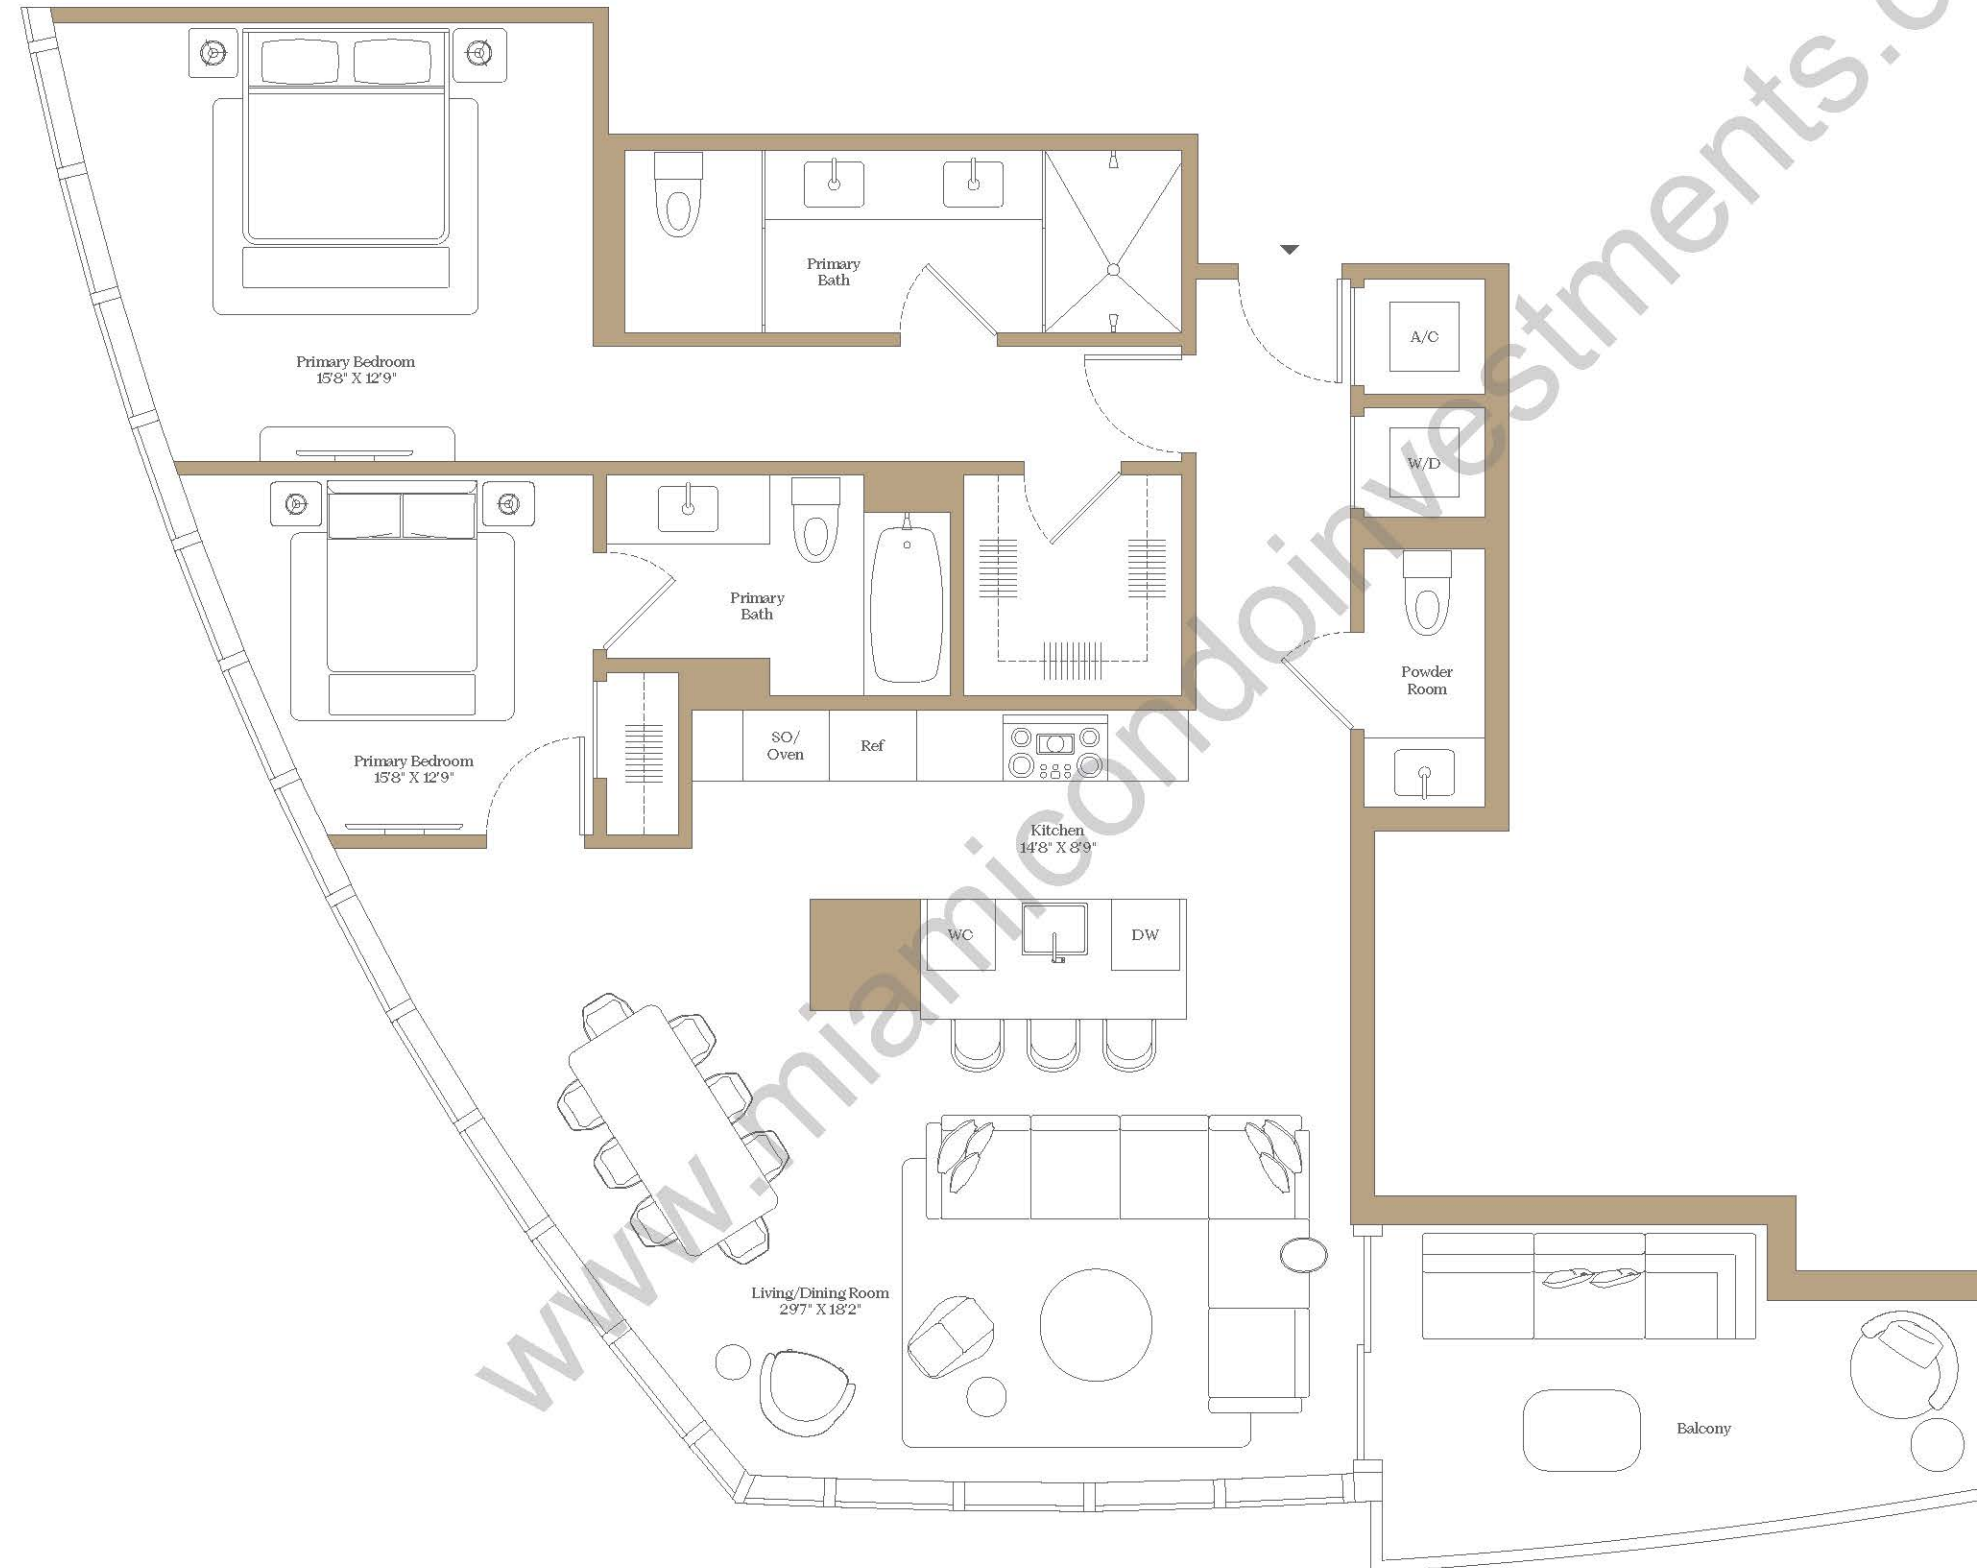

619

BRICKELL

COLLECTION
Two

RESIDENCE FLOORS
CF 13-27

3 Bedrooms
2 Bathrooms
Powder Room

Interior:	1,367 SF	127 SM
Exterior:	151 SF	14 SM
Total:	1,518 SF	141 SM

[Back to Contents](#)