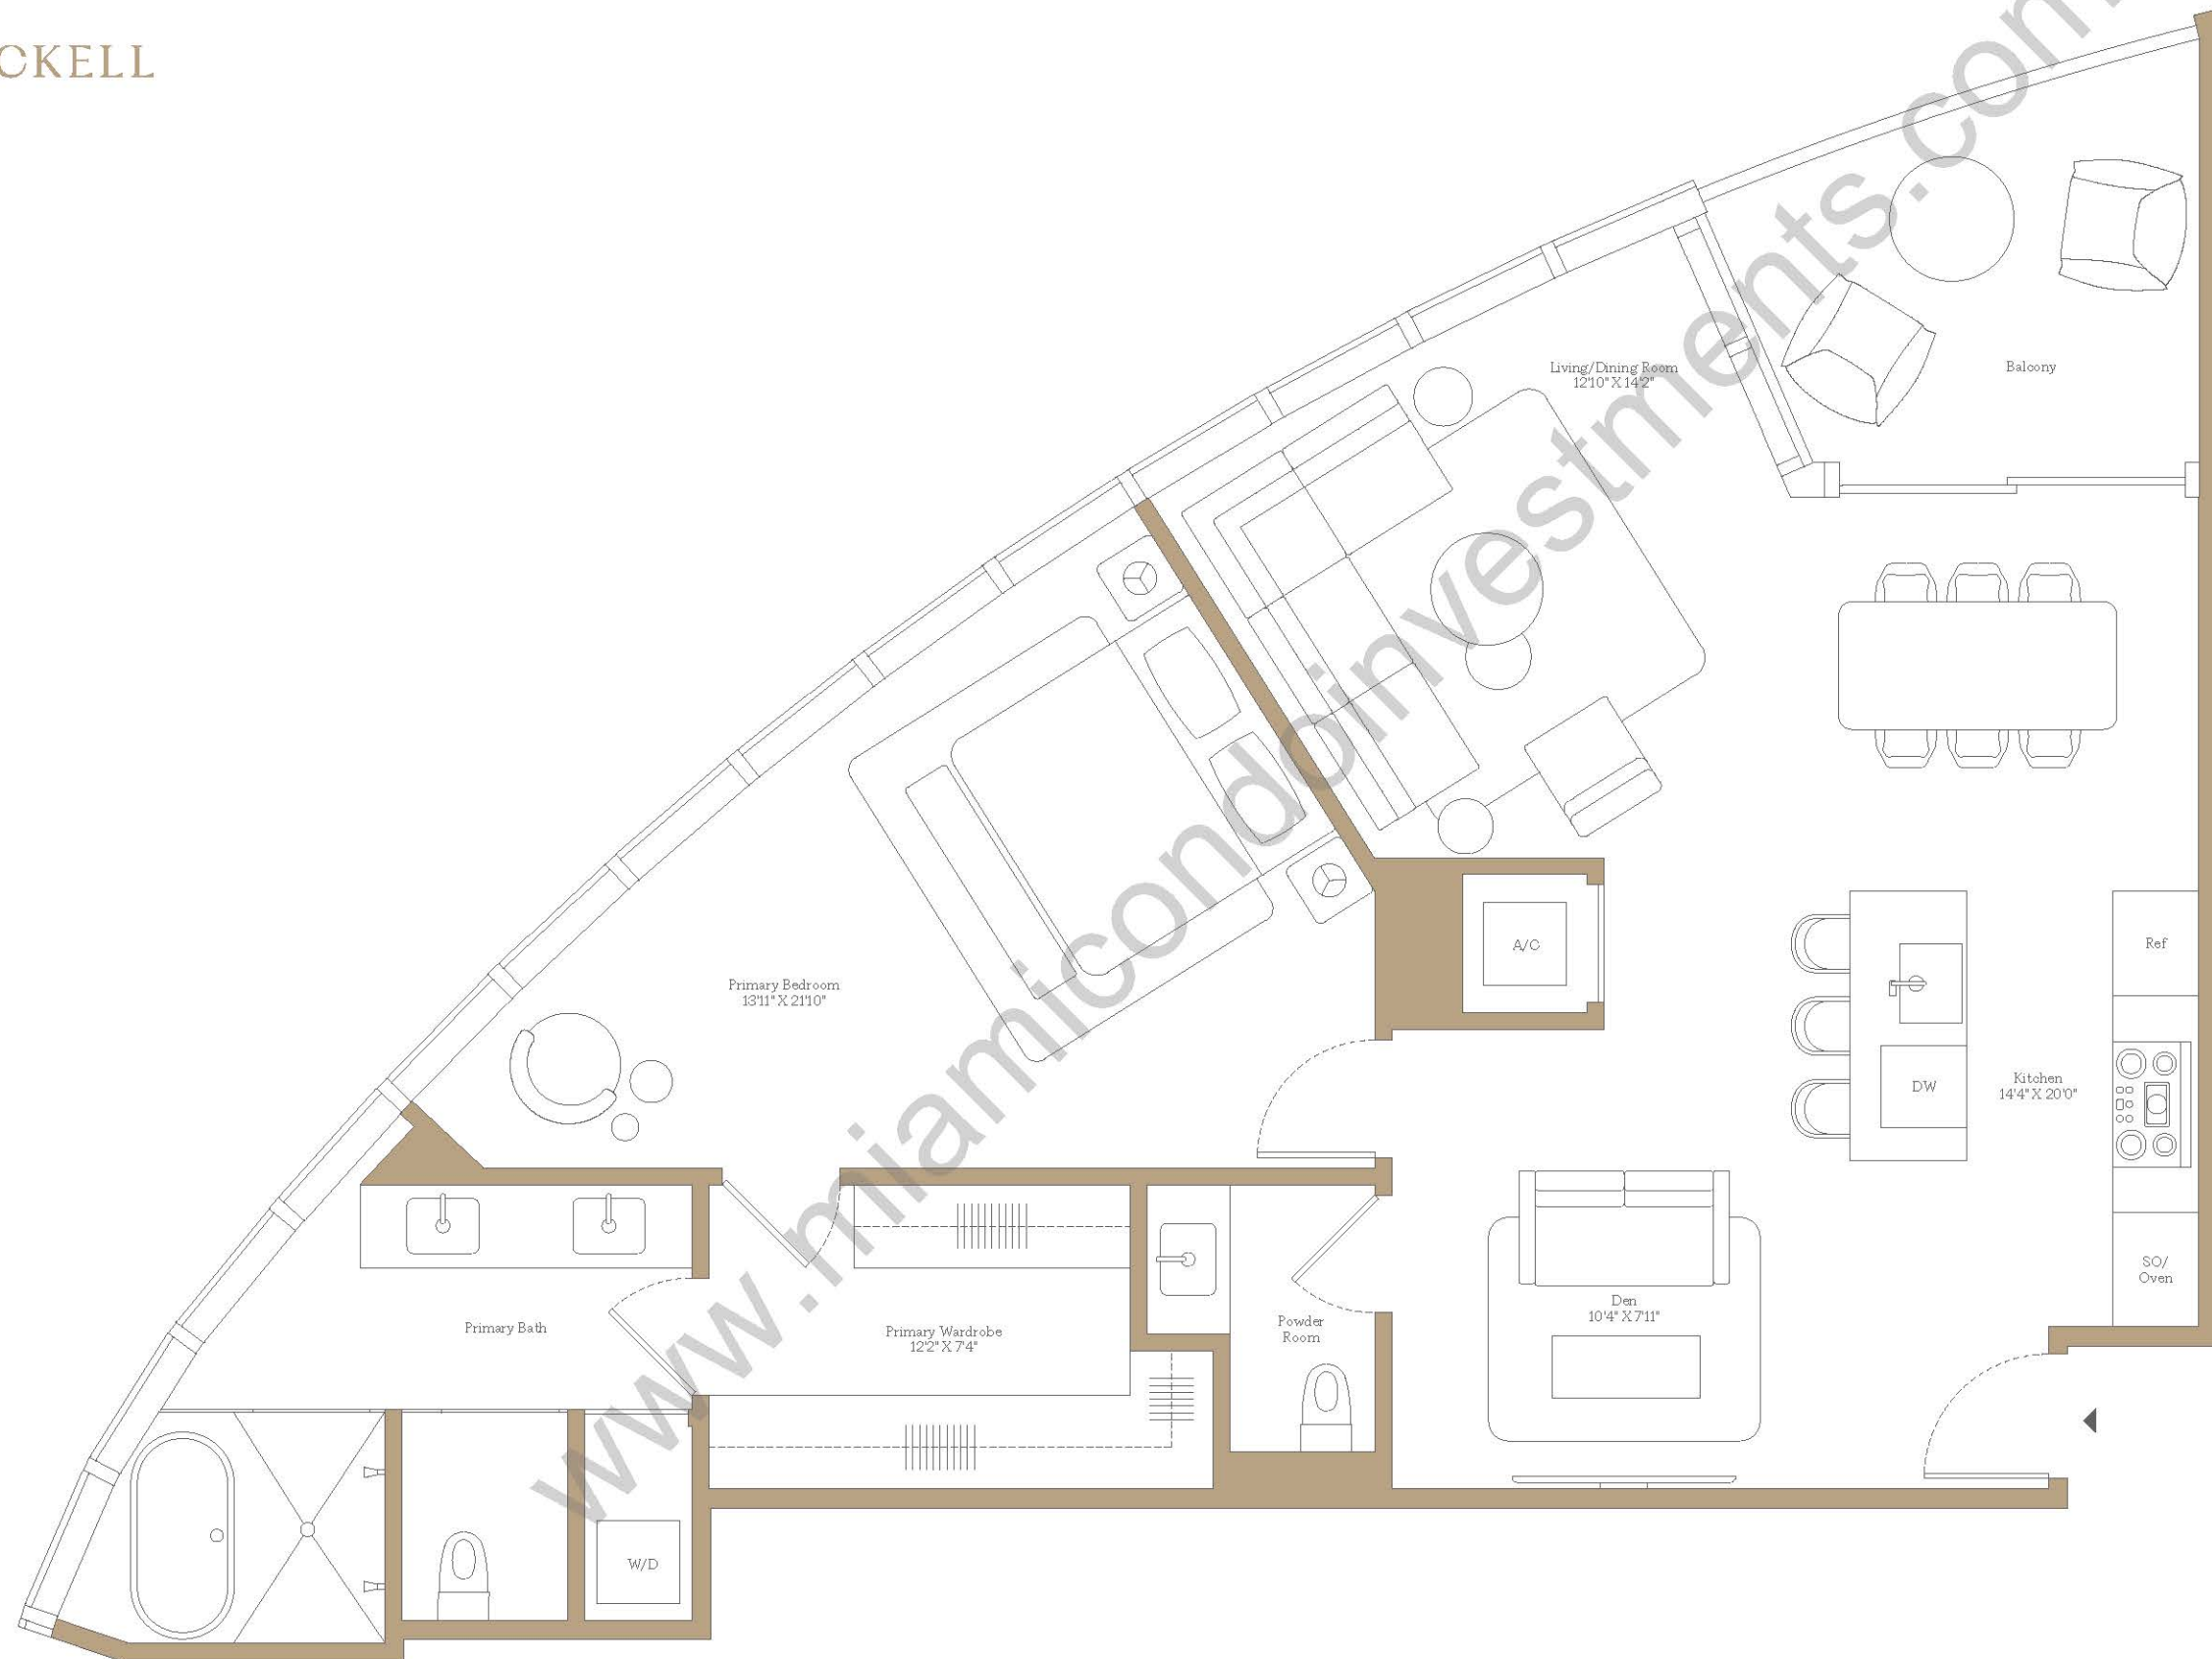

# 619

BRICKELL

COLLECTION

## Four

RESIDENCE FLOORS

## CE 46-59

1 Bedroom  
1 Bathroom  
Powder Room  
Den

Interior:	1,176 SF	109 SM
Exterior:	98 SF	9 SM
Total:	1,274 SF	118 SM

[Back to Contents](#)