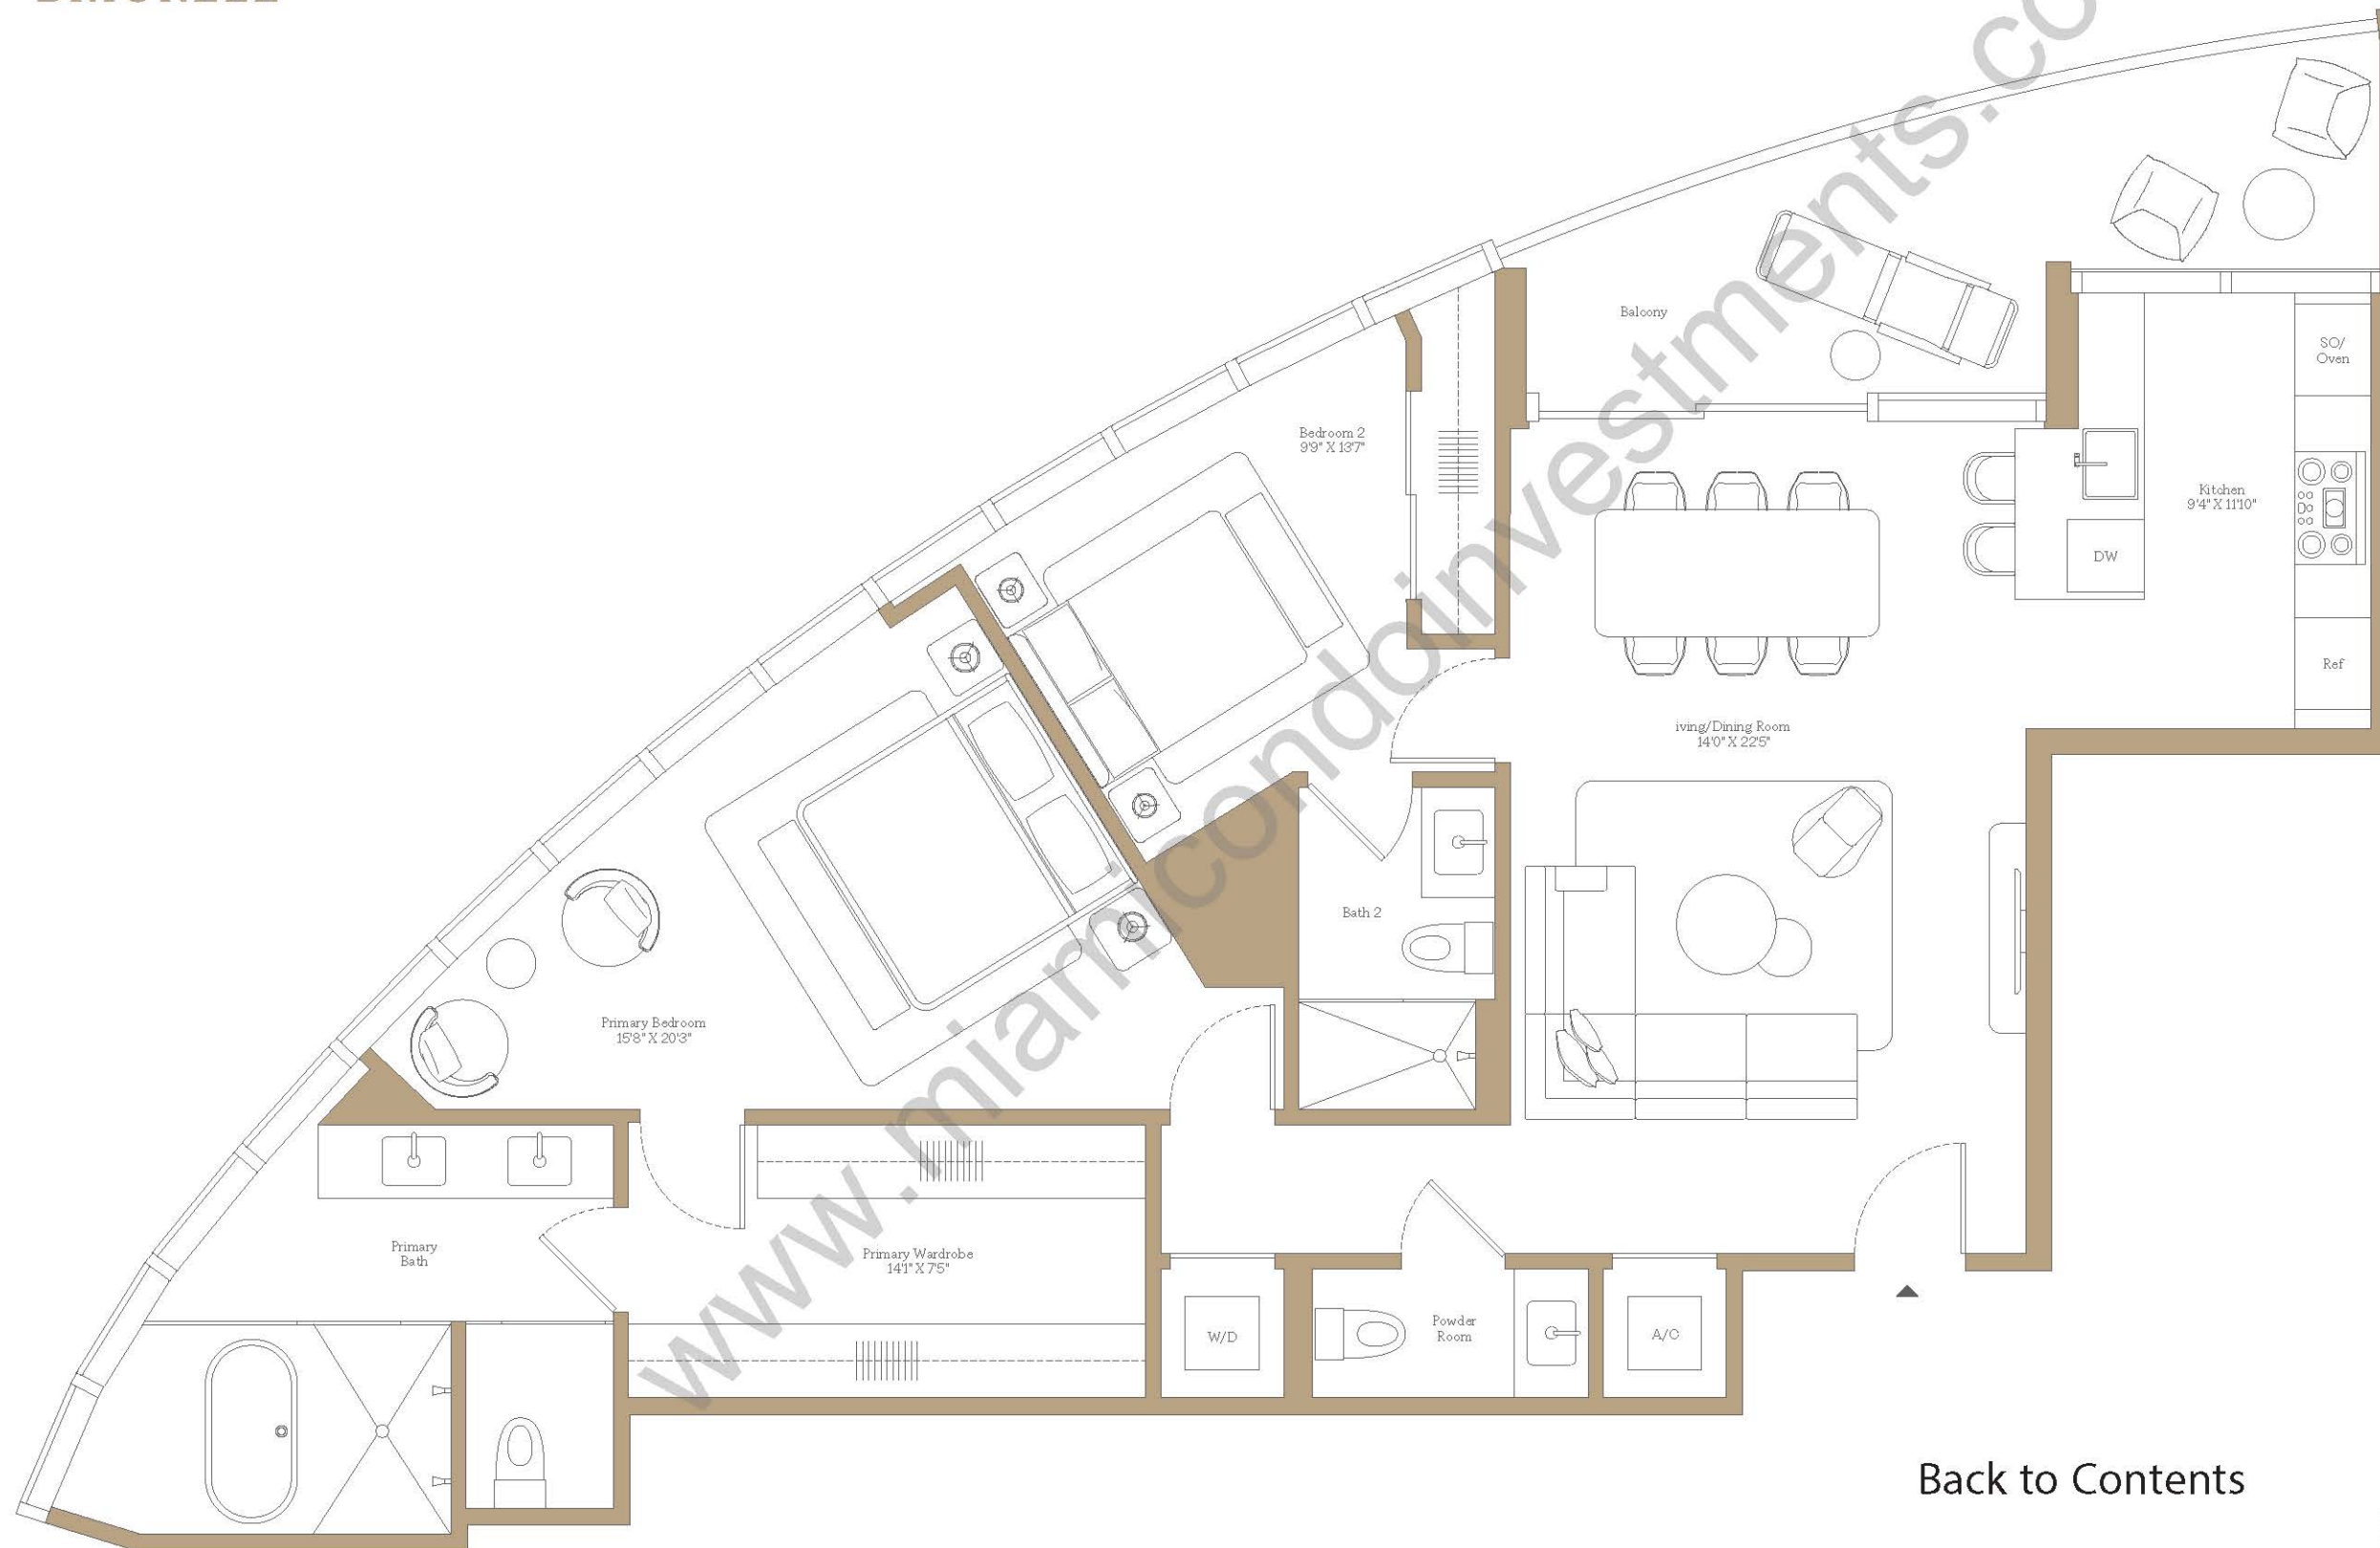

619

BRICKELL

COLLECTION
Two

RESIDENCE FLOORS
CE 13-27

2 Bedrooms
2 Bathrooms
Powder Room

Interior: 1,364 SF 126 SM
Exterior: 151 SF 14 SM
Total: 1,515 SF 140 SM

[Back to Contents](#)