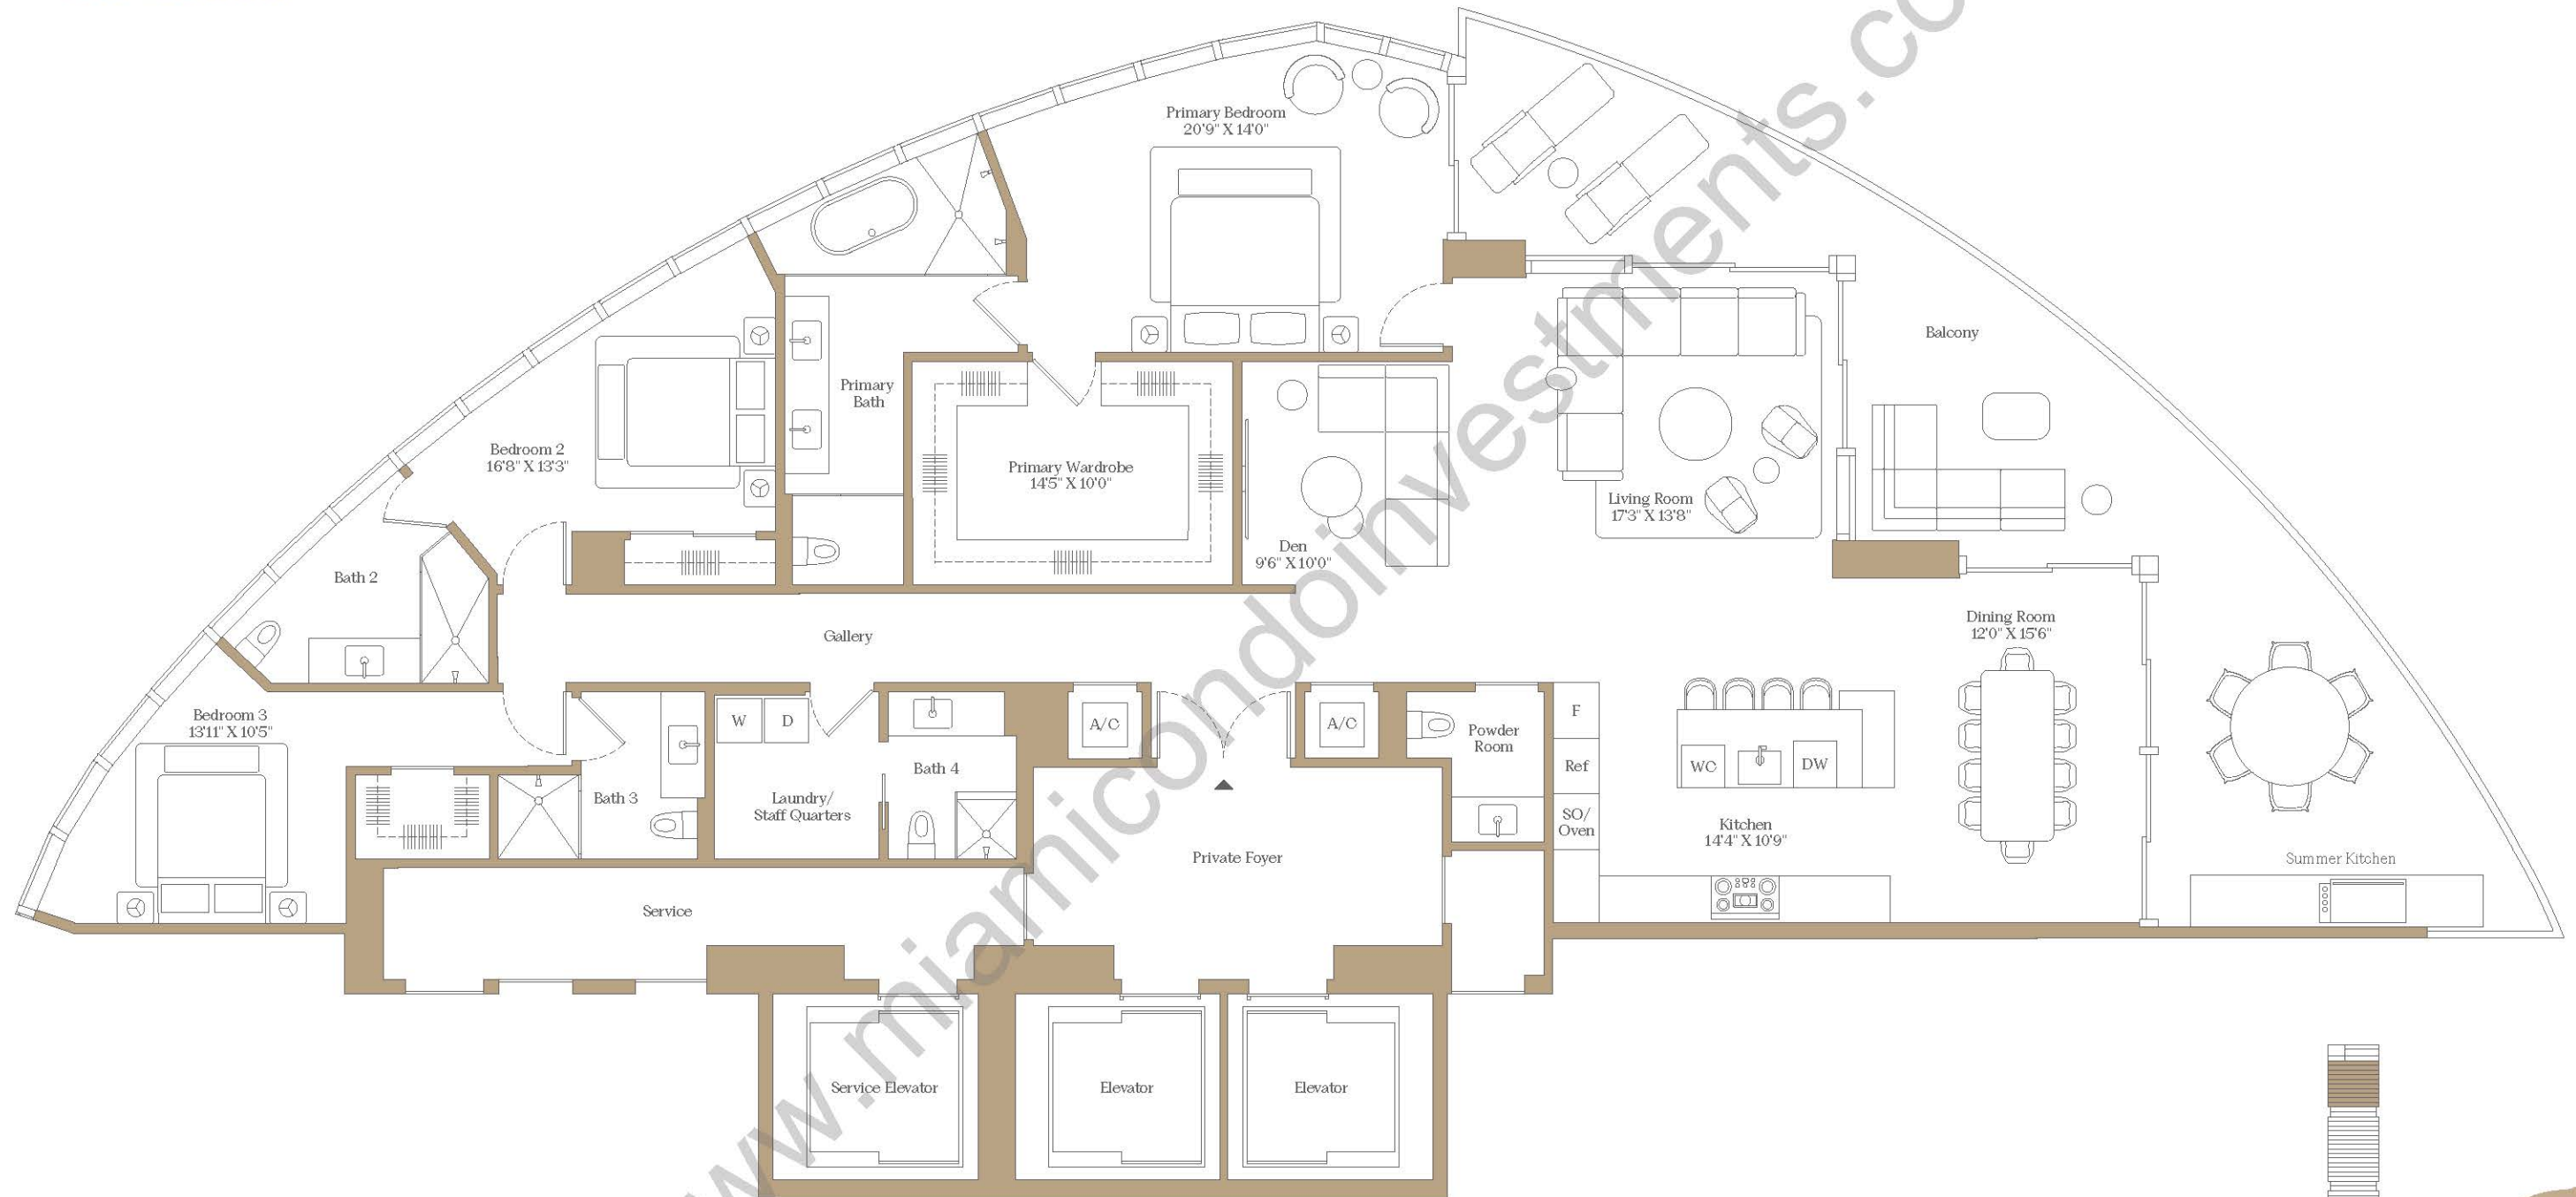

619

BRICKELL

COLLECTION
Five

RESIDENCE FLOORS
CD 62-71

3 Bedrooms
4 Bathrooms
Powder Room
Den

Interior: 2,876 SF 267 SM
Exterior: 563 SF 52 SM
Total: 3,439 SF 319 SM

www.miamicondoinvestments.com

[Back to Contents](#)

BRICKELL AVENUE

NC