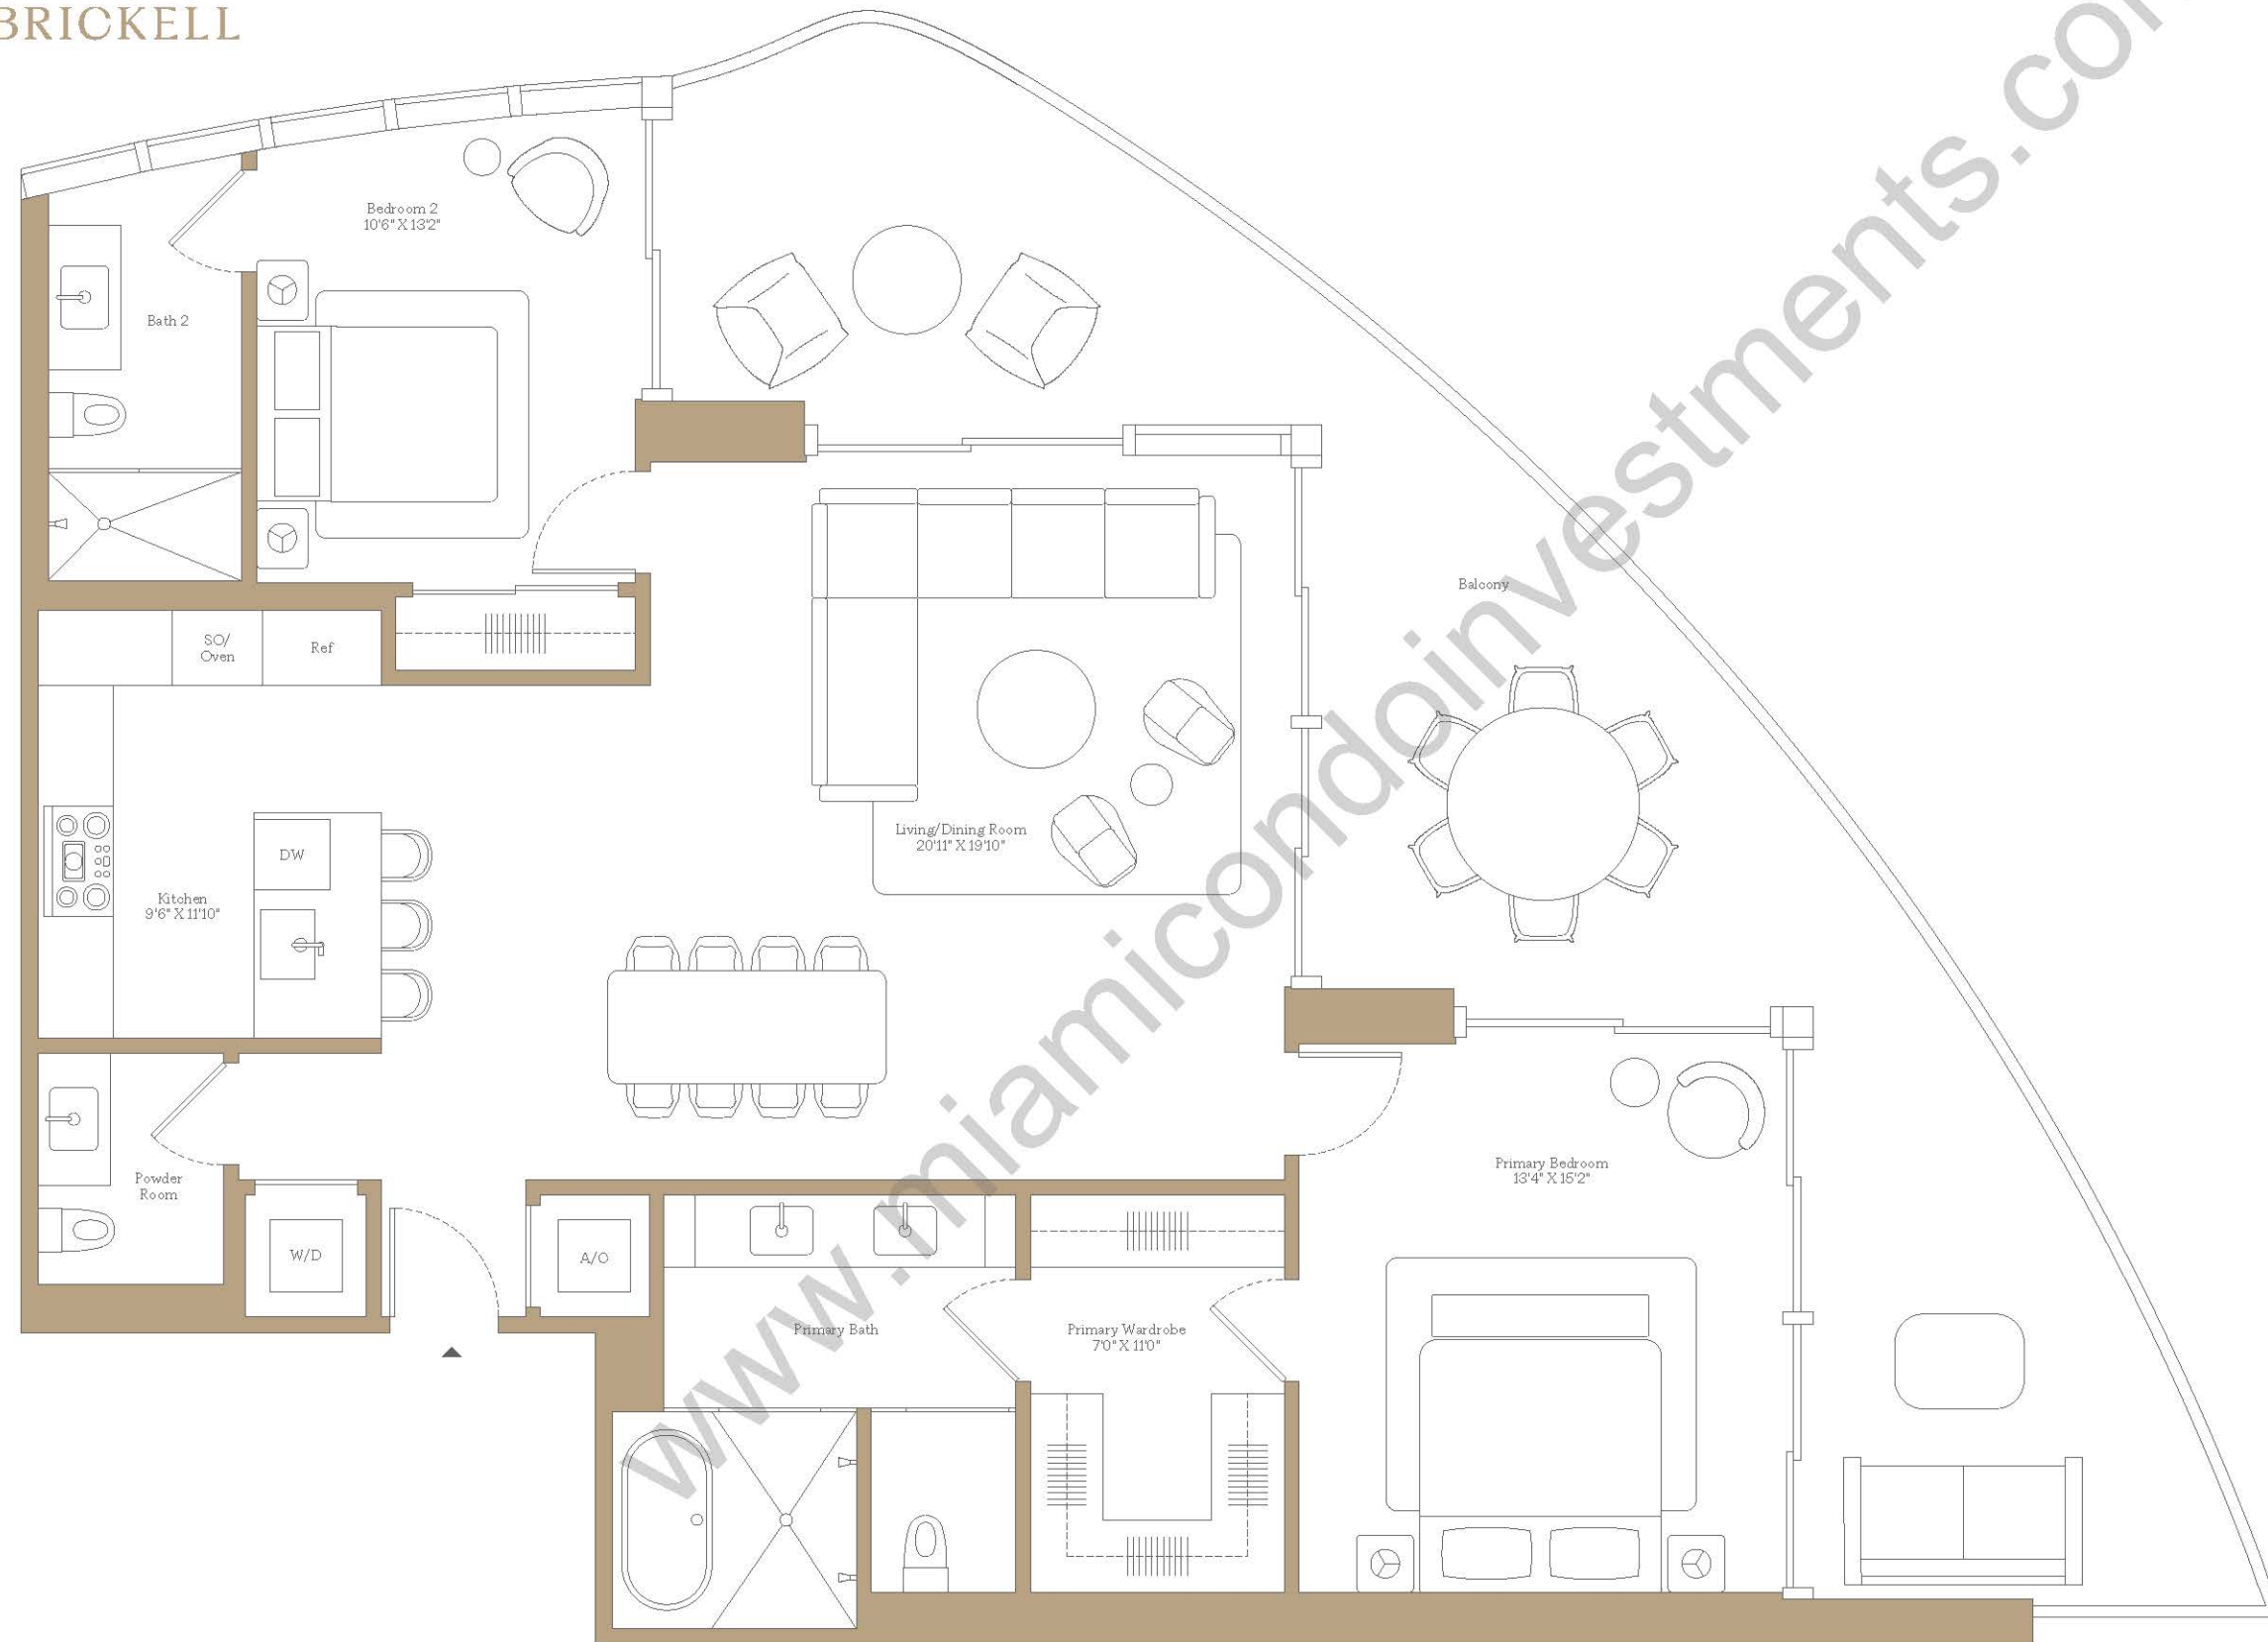

619

COLLECTION

Four

RESIDENCE FLOORS

CD 46-59

2 Bedrooms
2 Bathrooms
Powder Room

Interior: 1,489 SF 138 SM
Exterior: 523 SF 49 SM
Total: 2,012 SF 187 SM

BRICKELL