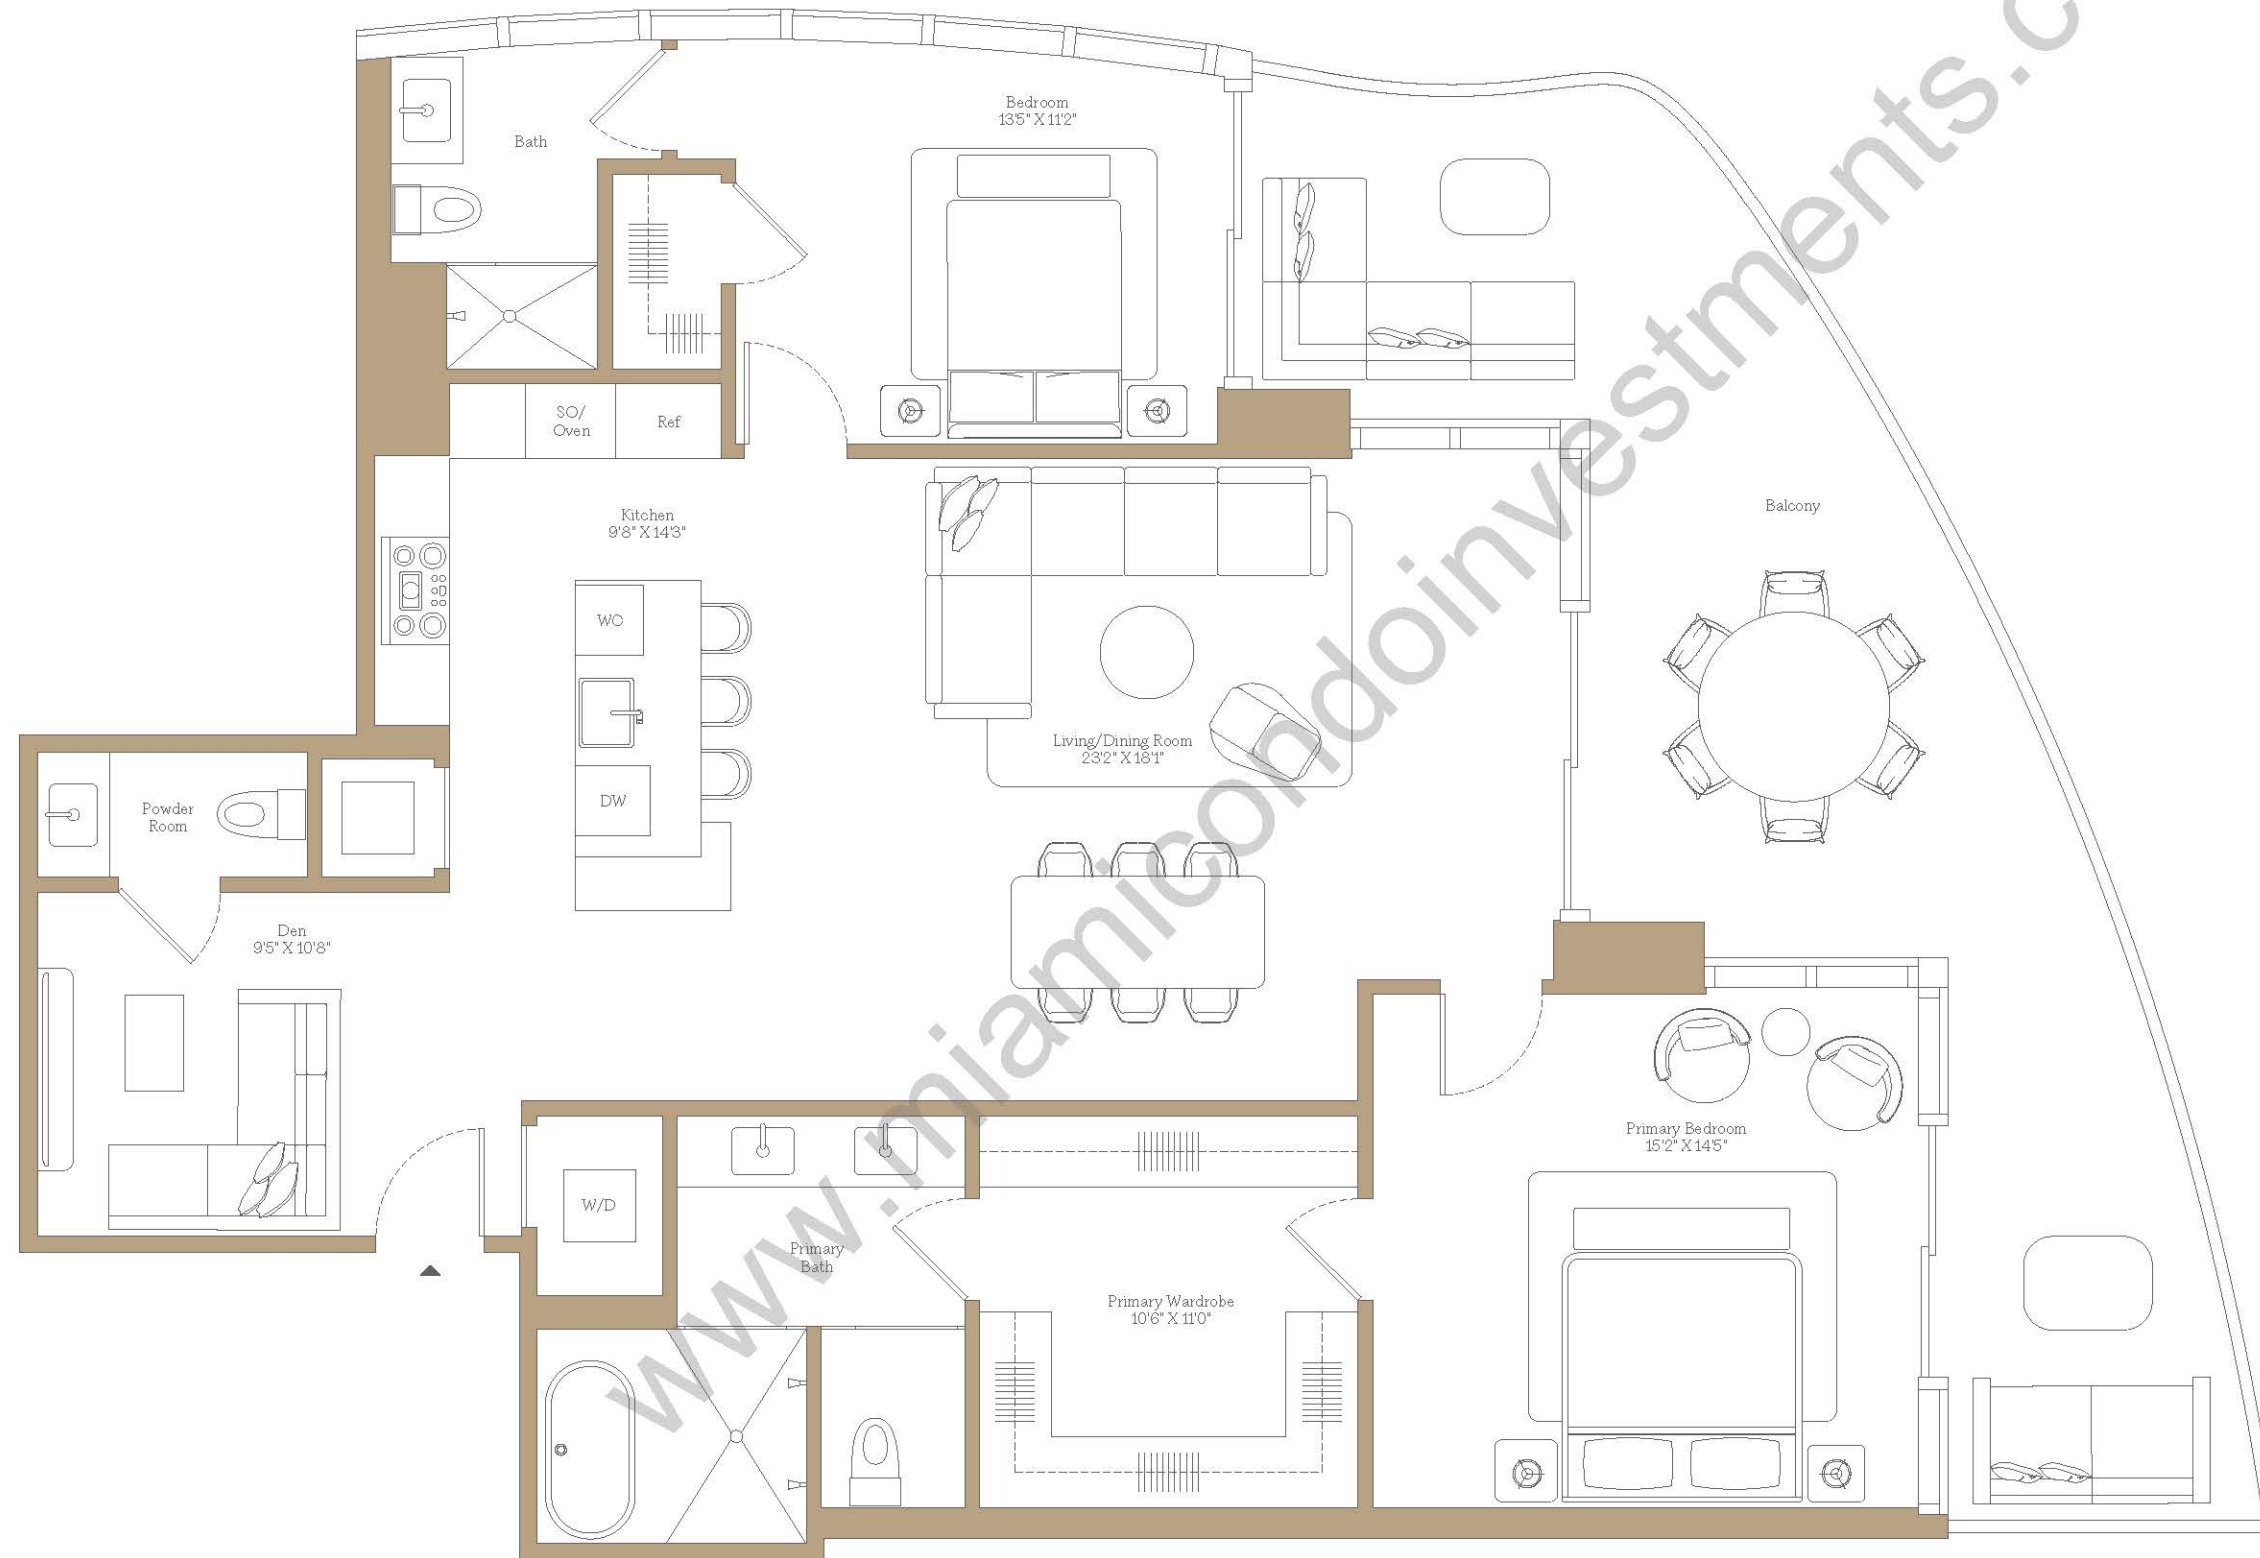

# 619

BRICKELL

COLLECTION  
**Two**

RESIDENCE FLOORS  
**CD 13-27**

2 Bedrooms  
2 Bathrooms  
Powder Room  
Den

Interior: 1,656 SF 154 SM  
Exterior: 448 SF 42 SM  
Total: 2,104 SF 196 SM

[Back to Contents](#)