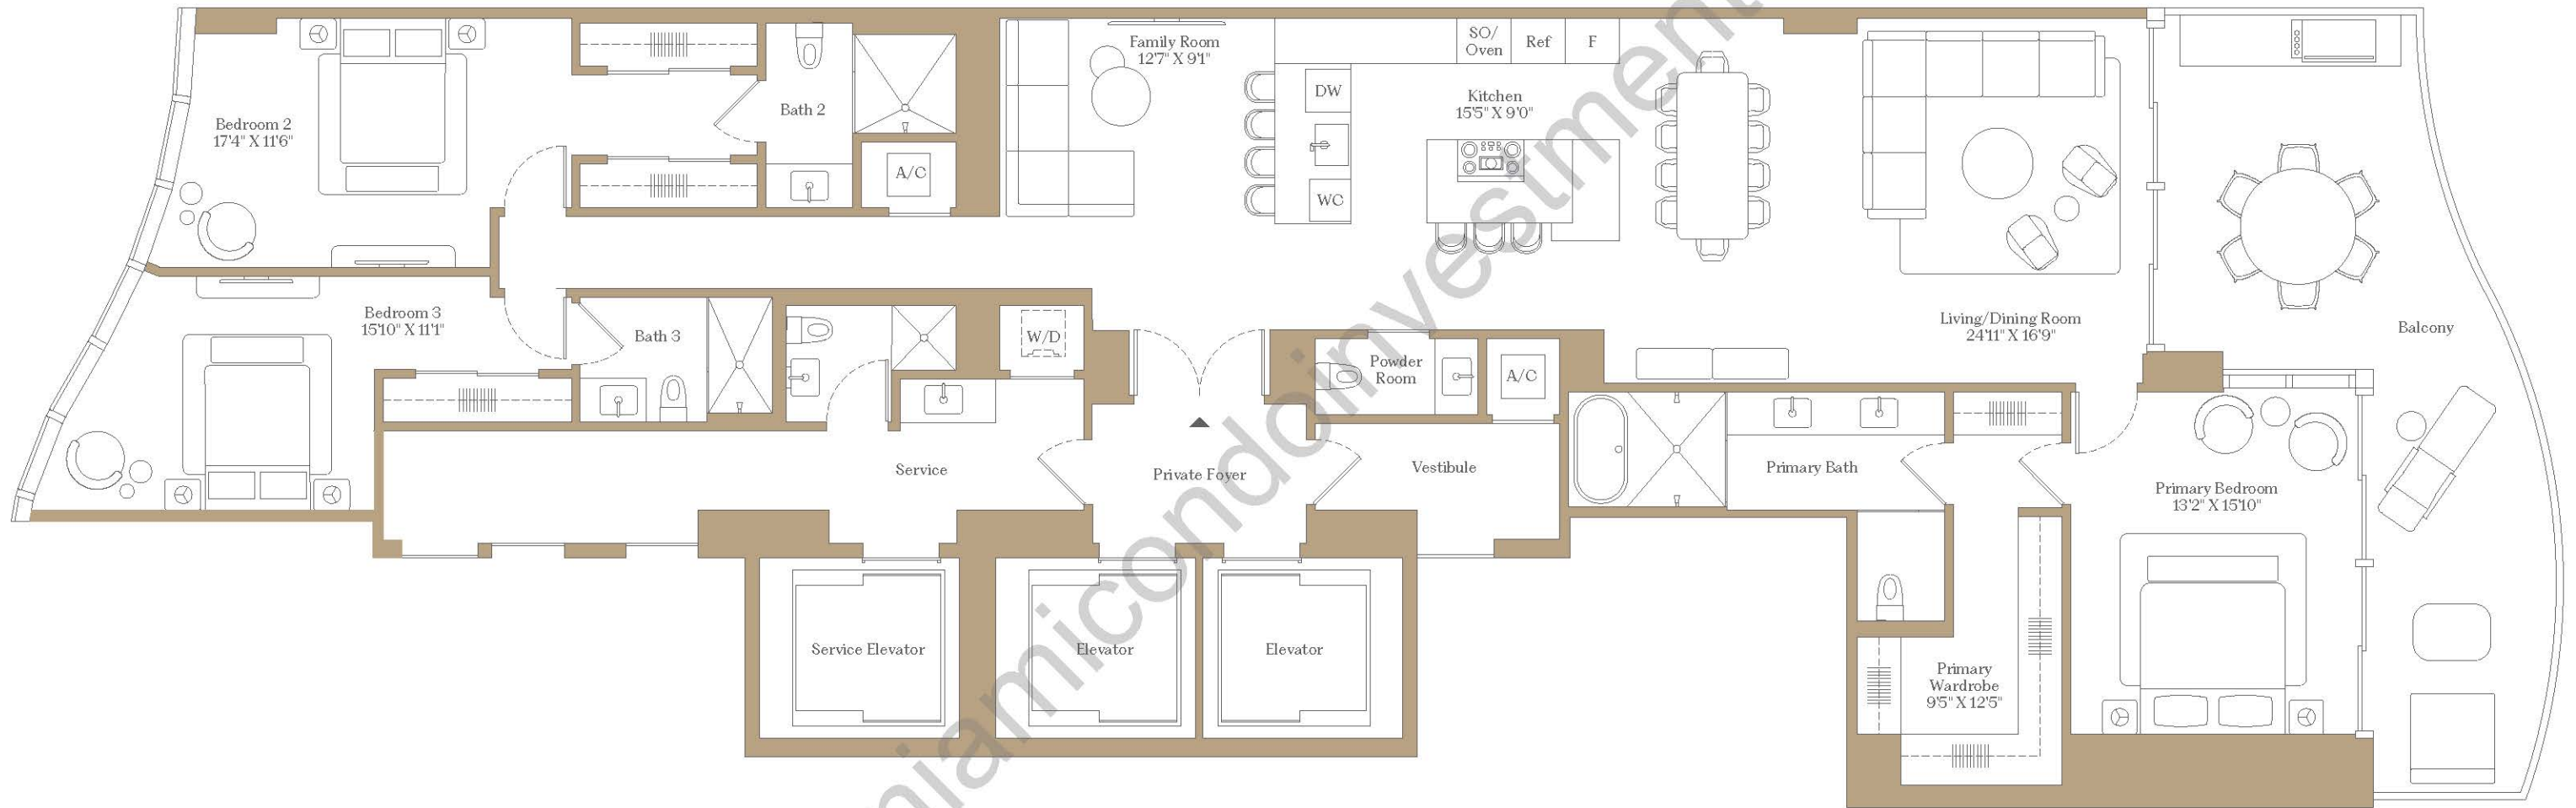

619

BRICKELL

COLLECTION

Four

RESIDENCE FLOORS

CB 46-59

3 Bedrooms
3 Bathrooms
Powder Room
Den

Interior: 2,763 SF 257 SM
Exterior: 389 SF 36 SM
Total: 3,152 SF 293 SM