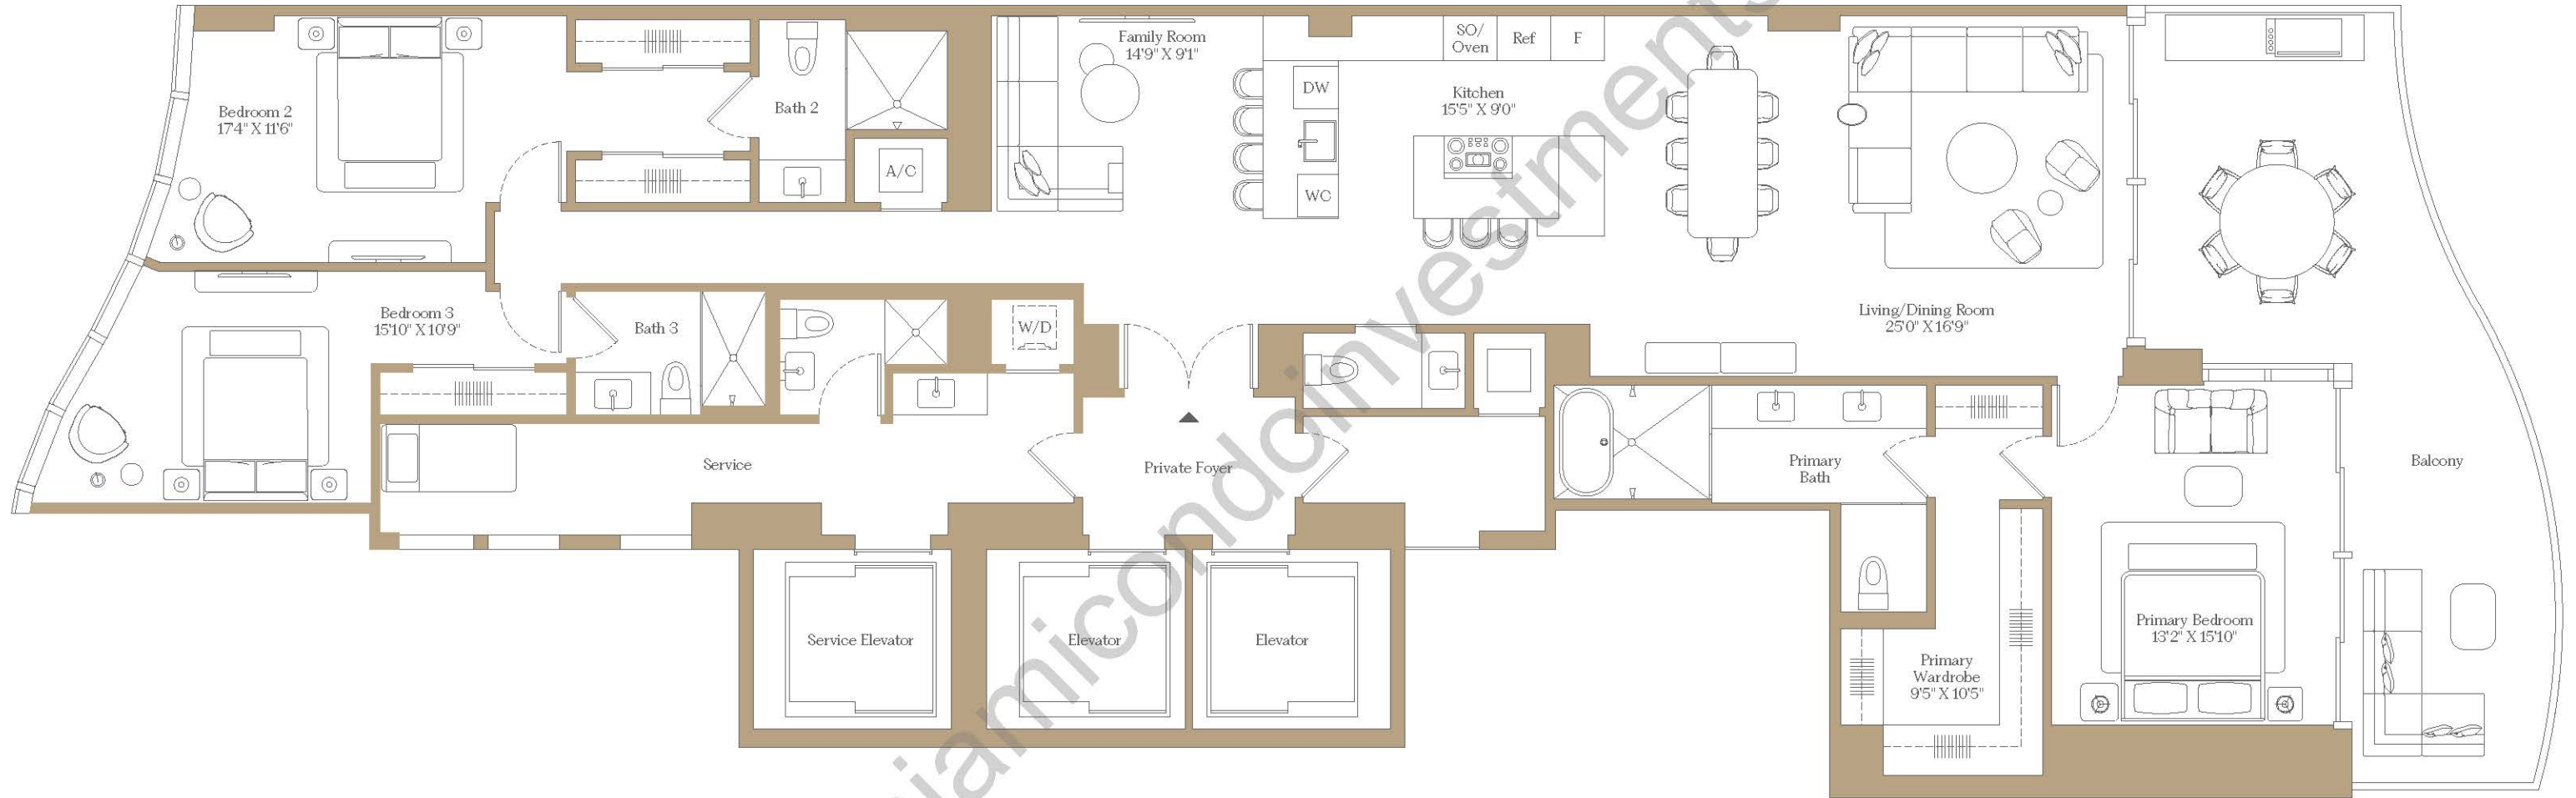

619

BRICKELL

COLLECTION
Two

RESIDENCE FLOORS
CB 13-27

3 Bedrooms
3 Bathrooms
Powder Room
Den

Interior: 2,754 SF 256 SM
Exterior: 409 SF 38 SM
Total: 3,163 SF 294 SM

www.miamicondoinvestments.com

[Back to Contents](#)