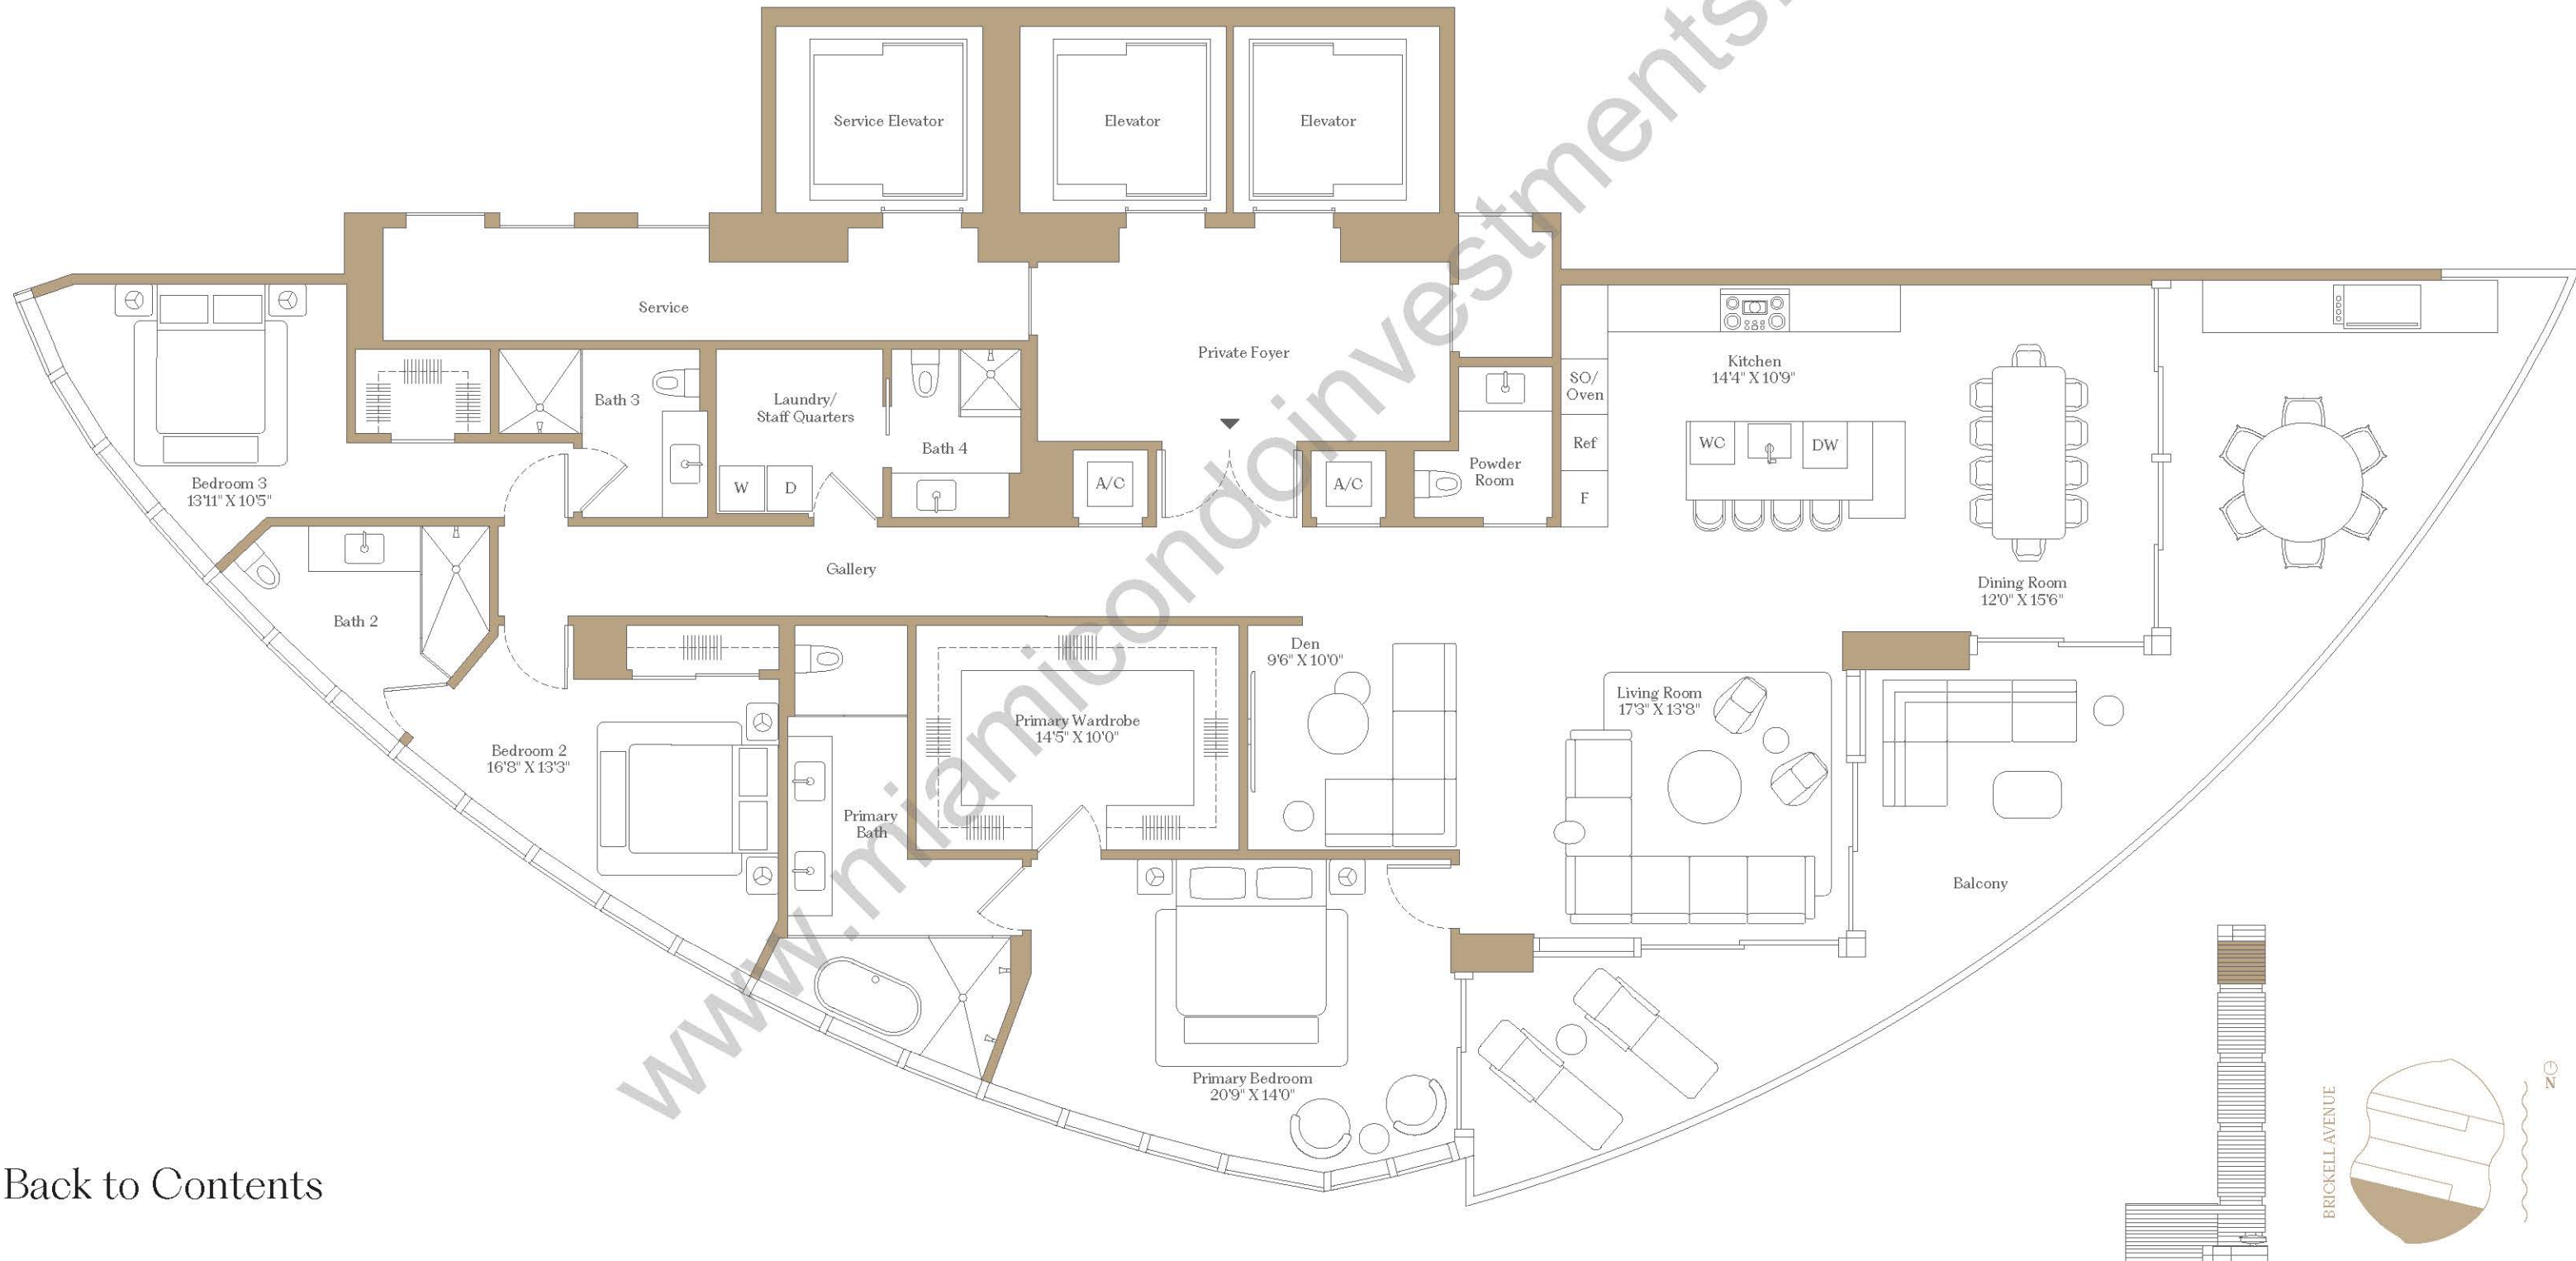

# 619

BRICKELL

COLLECTION

## Five

RESIDENCE FLOORS

## CA 62-71

3 Bedrooms  
4 Bathrooms  
Powder Room  
Den

Interior: 2,876 SF 267 SM  
Exterior: 563 SF 52 SM  
Total: 3,439 SF 319 SM

[Back to Contents](#)