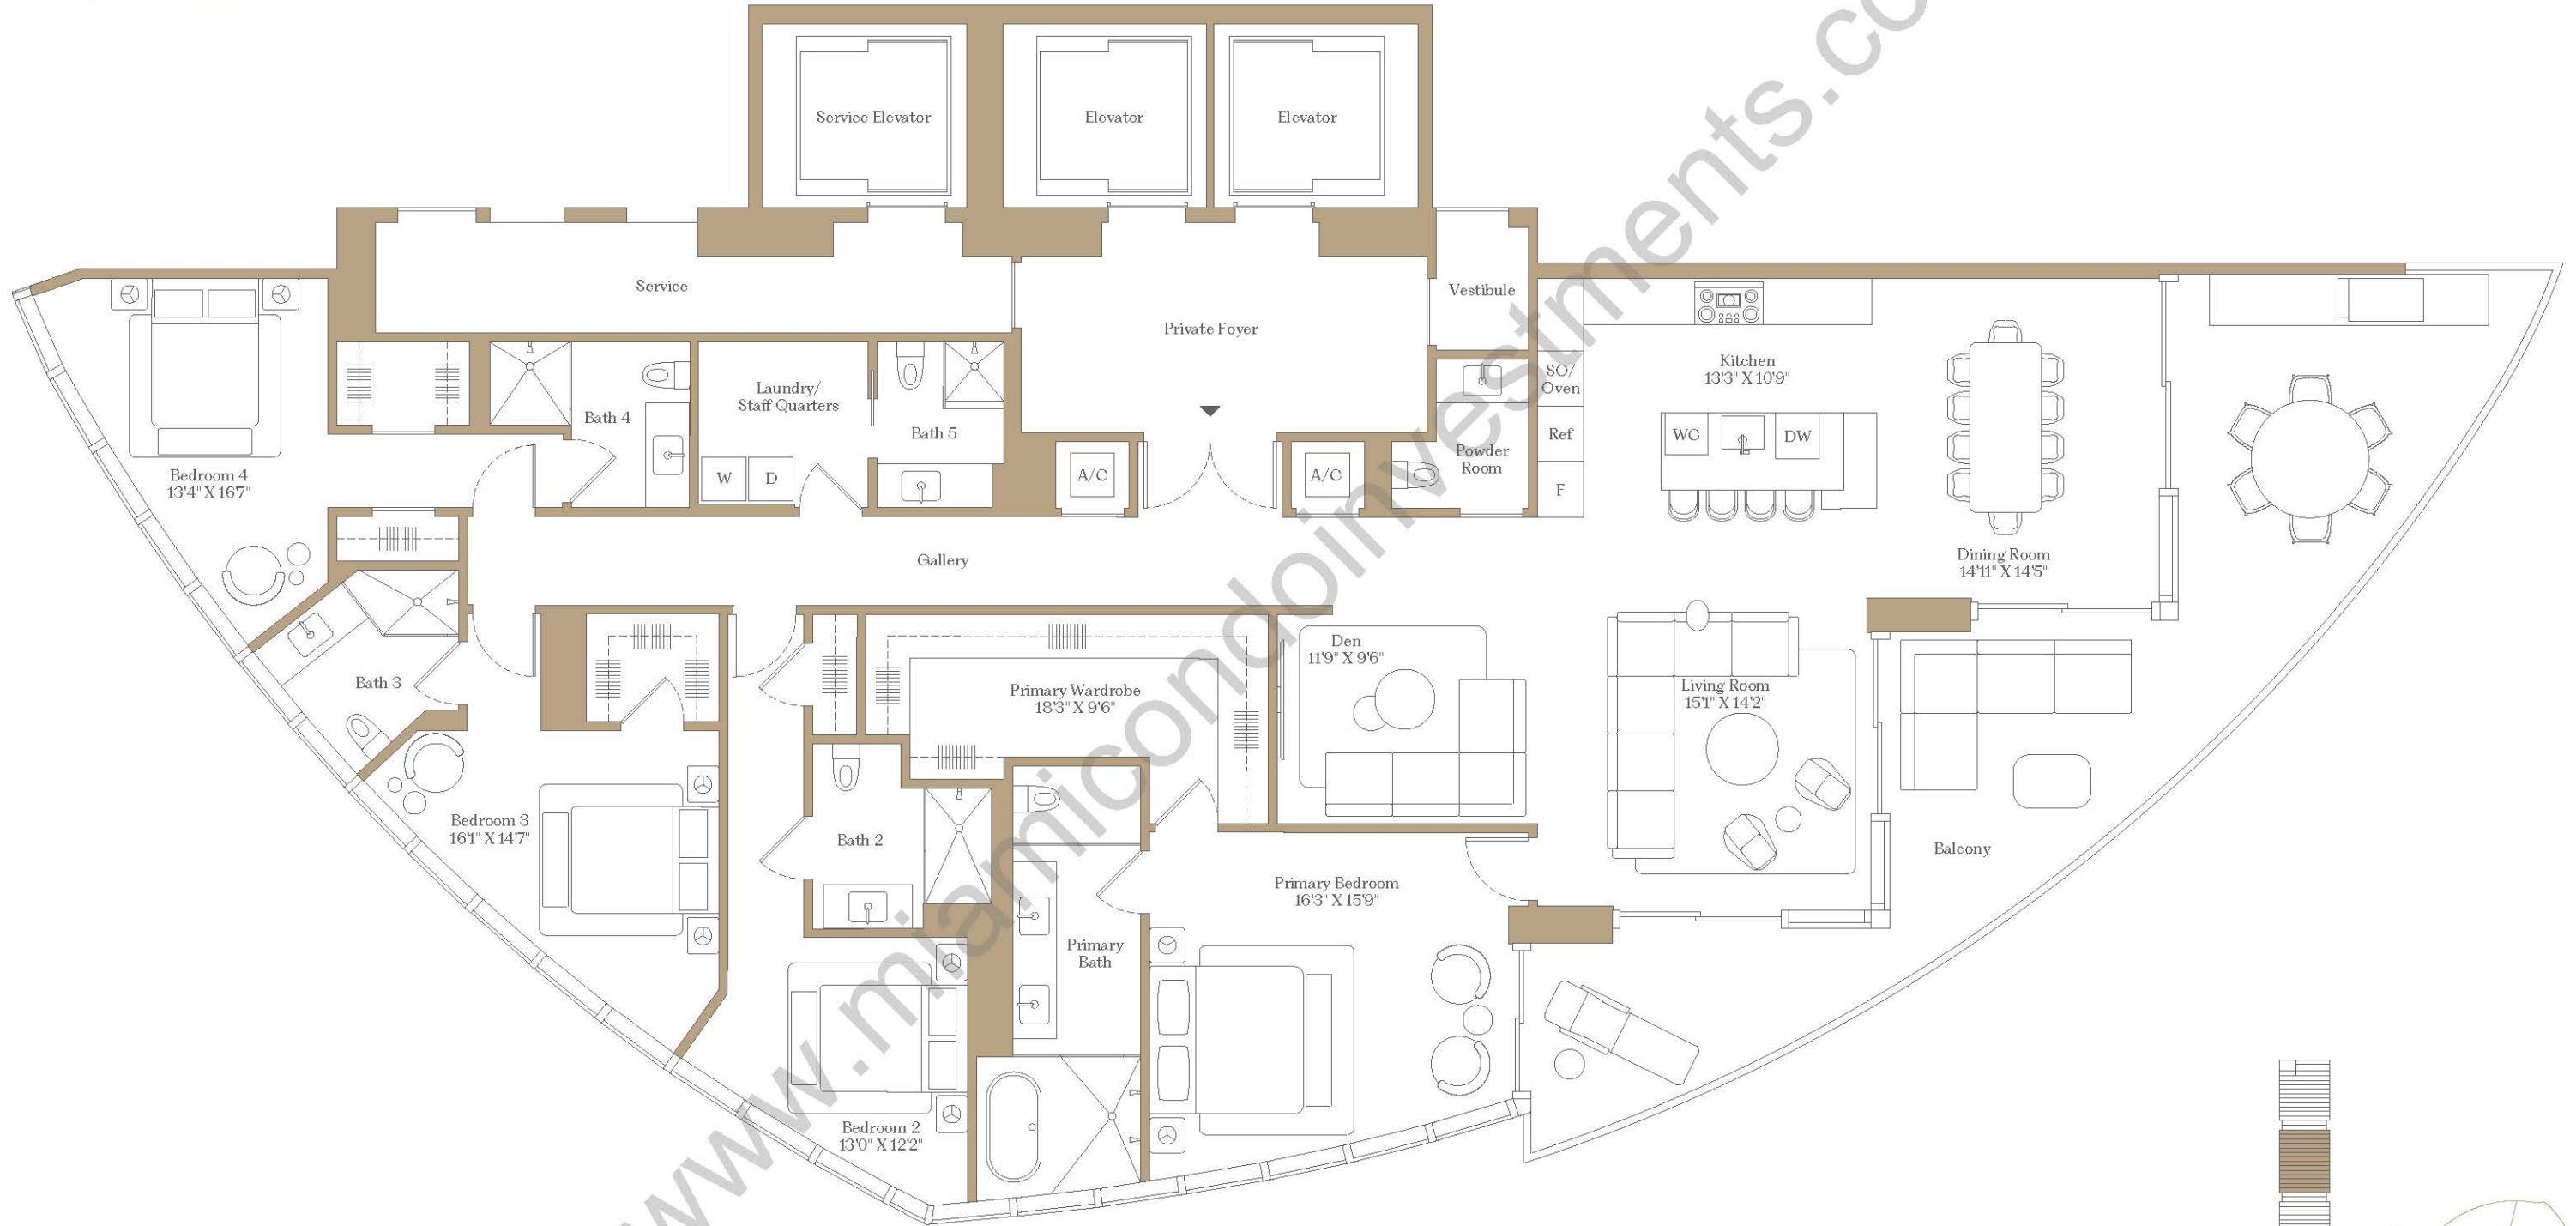

619

BRICKELL

COLLECTION
Four

RESIDENCE FLOORS
CA 46-59

4 Bedrooms
5 Bathrooms
Powder Room
Den

Interior: 3,178 SF 295 SM
Exterior: 515 SF 48 SM
Total: 3,693 SF 343 SM

[Back to Contents](#)