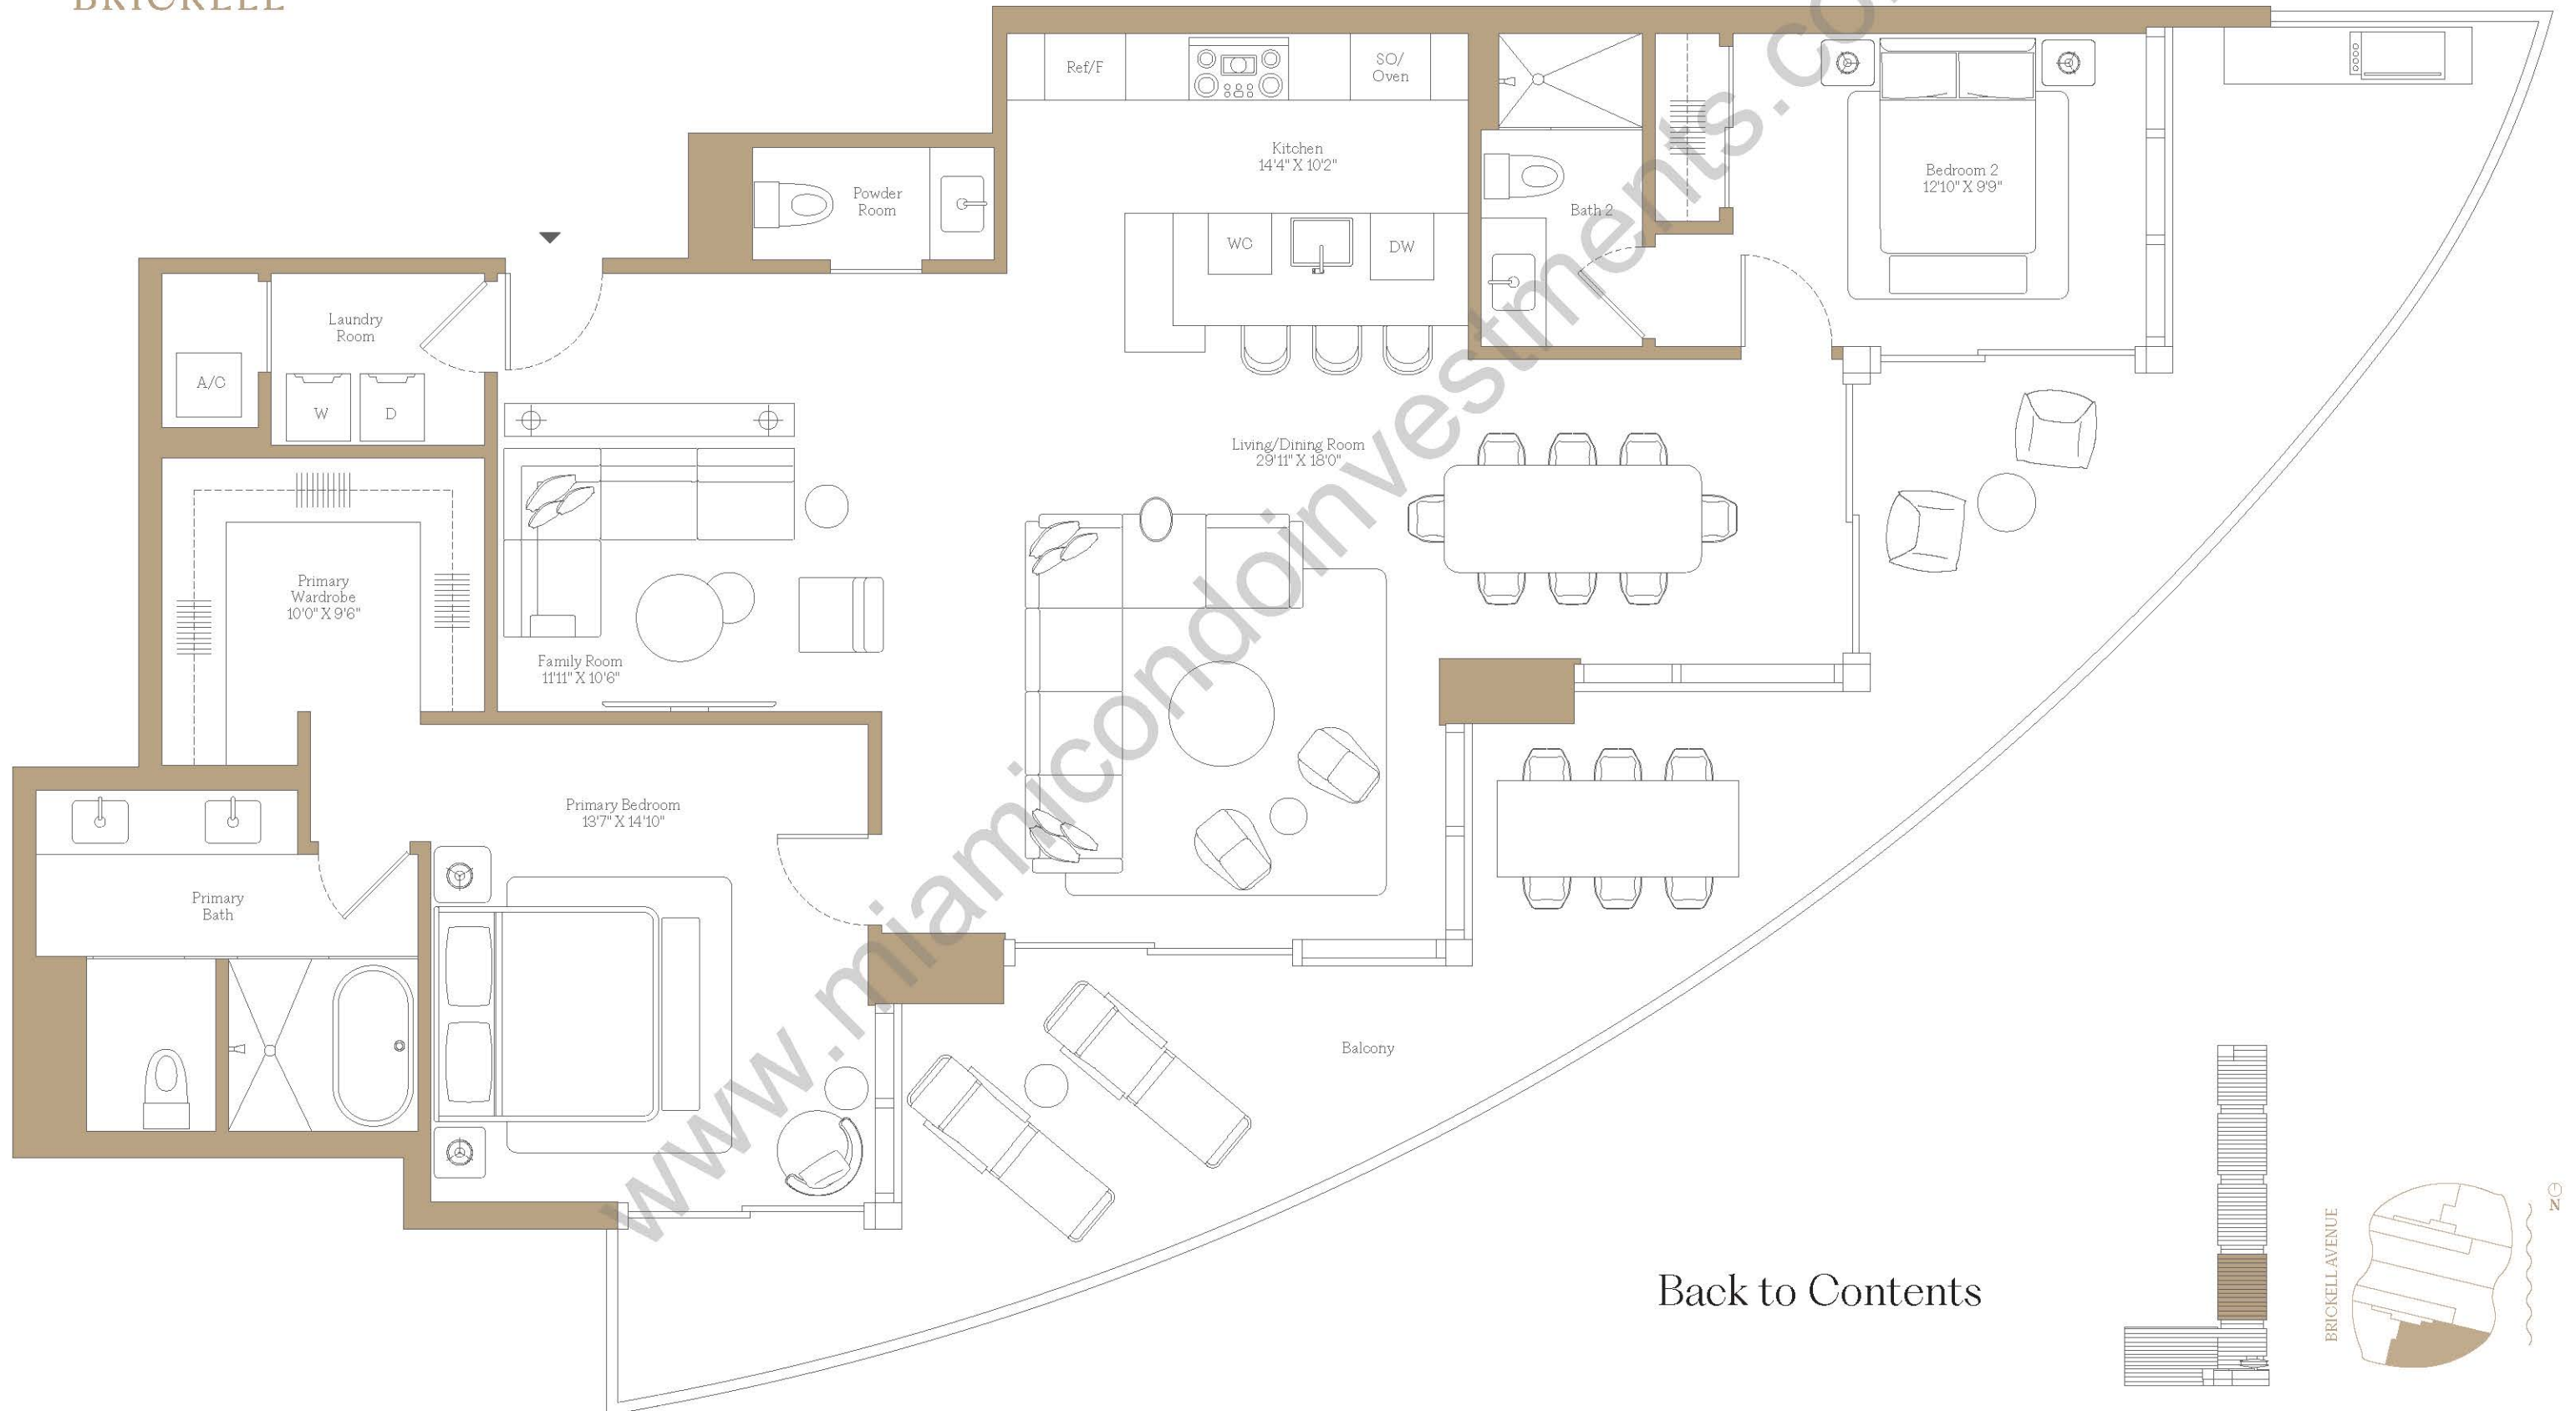

# 619

BRICKELL

COLLECTION  
**Two**

RESIDENCE FLOORS  
**CA 13-27**

2 Bedrooms  
2 Bathrooms  
Powder Room  
Den

Interior: 1,689 SF 157 SM  
Exterior: 549 SF 51 SM  
Total: 2,235 SF 208 SM

[Back to Contents](#)