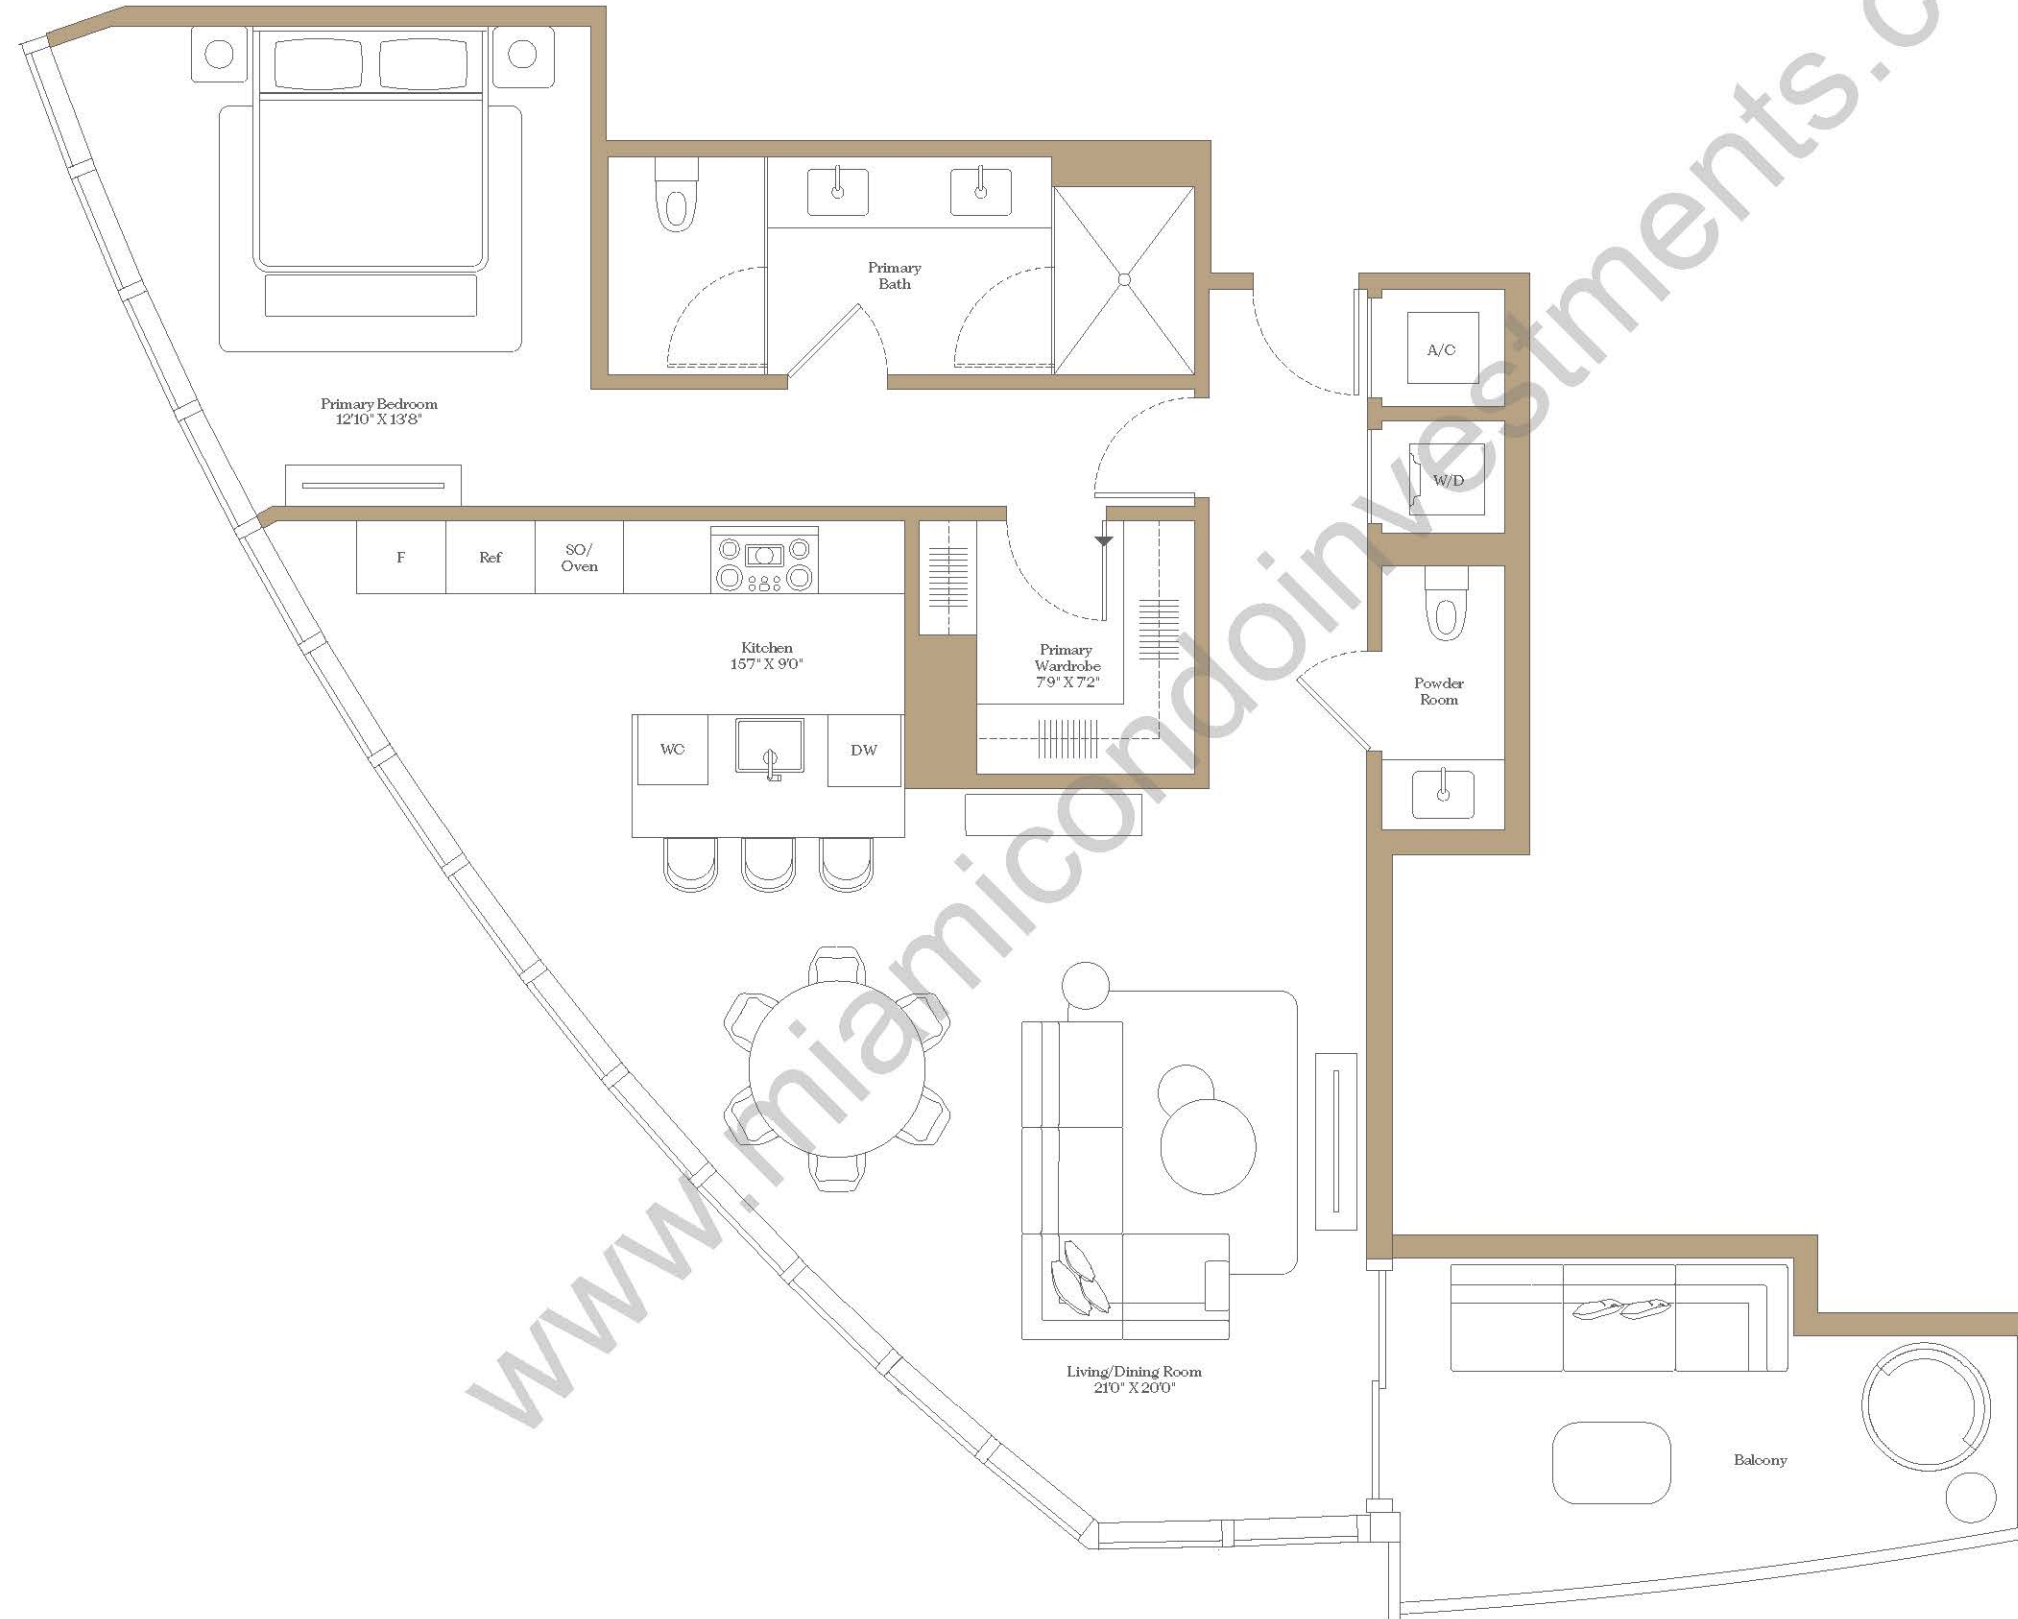

619

BRICKELL

COLLECTION
Three

RESIDENCE FLOORS
CF 30-43

1 Bedroom
1 Bathroom
Powder Room

Interior:	1,188 SF	110 SM
Exterior:	154 SF	14 SM
Total:	1,342 SF	124 SM

[Back to Contents](#)