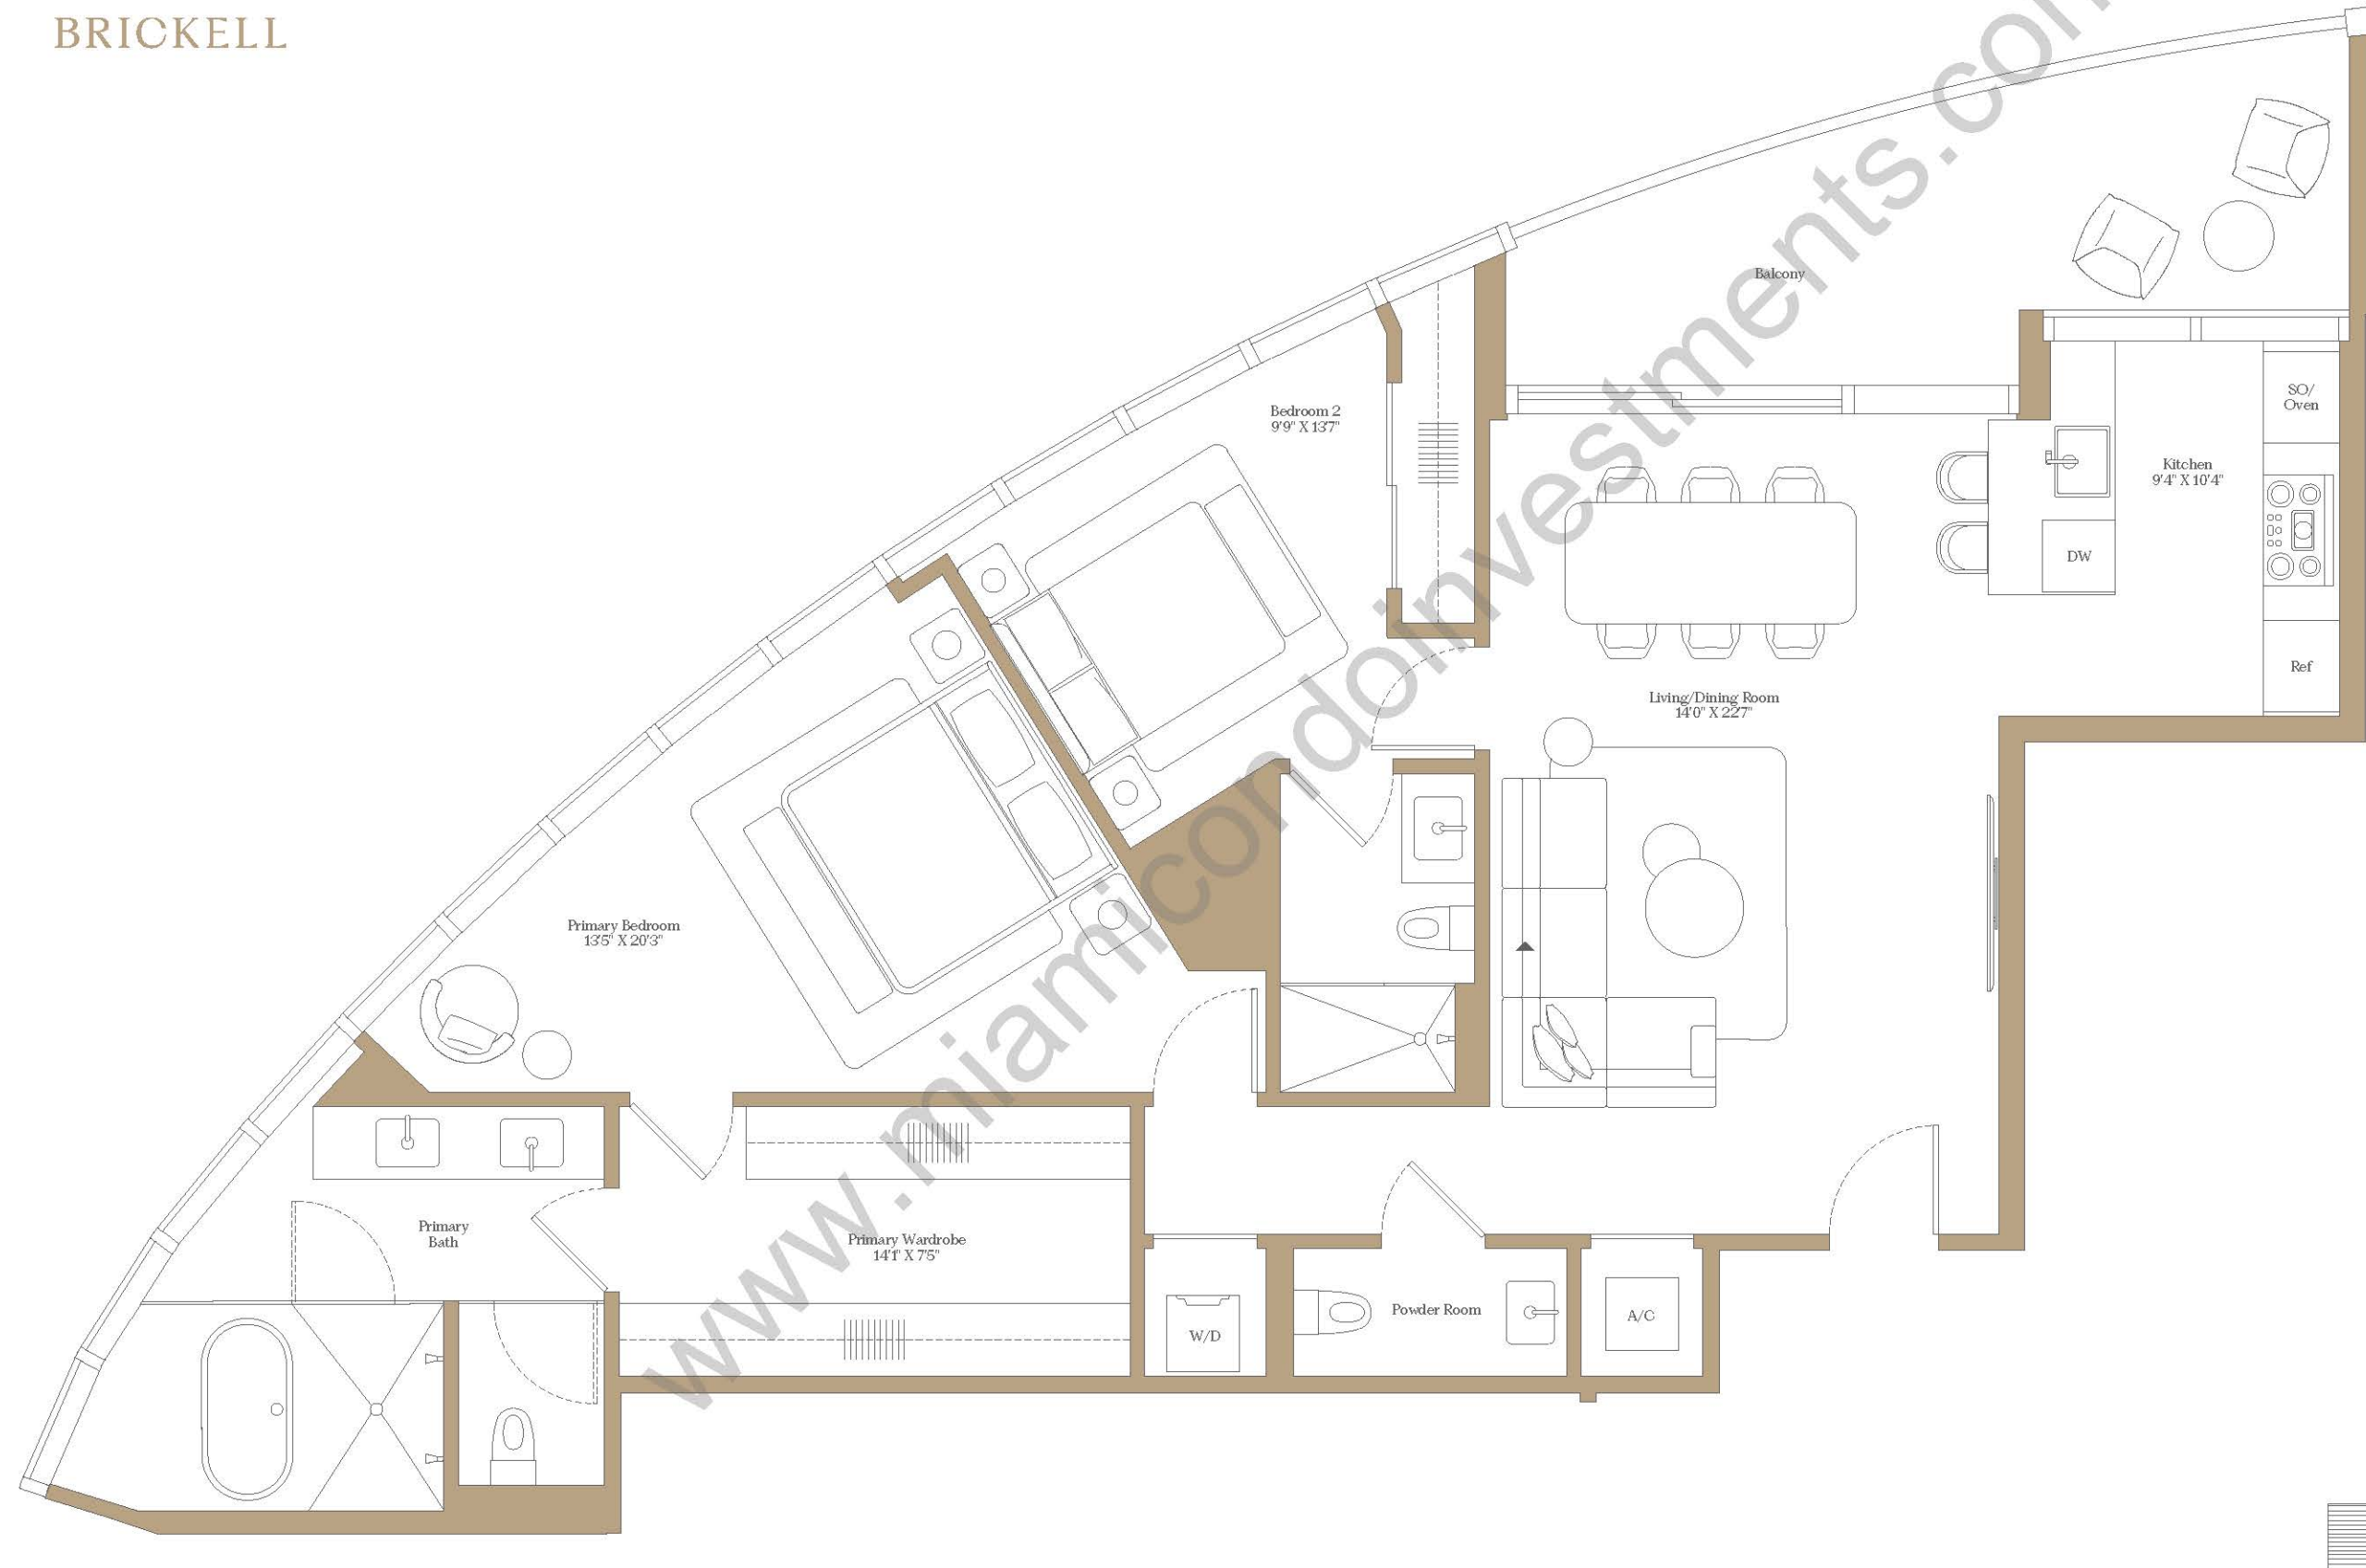

619

BRICKELL

COLLECTION
Three

RESIDENCE FLOORS
CE 30-43

2 Bedrooms
2 Bathrooms
Powder Room

Interior:	1,351 SF	126 SM
Exterior:	165 SF	15 SM
Total:	1,516 SF	141 SM

[Back to Contents](#)