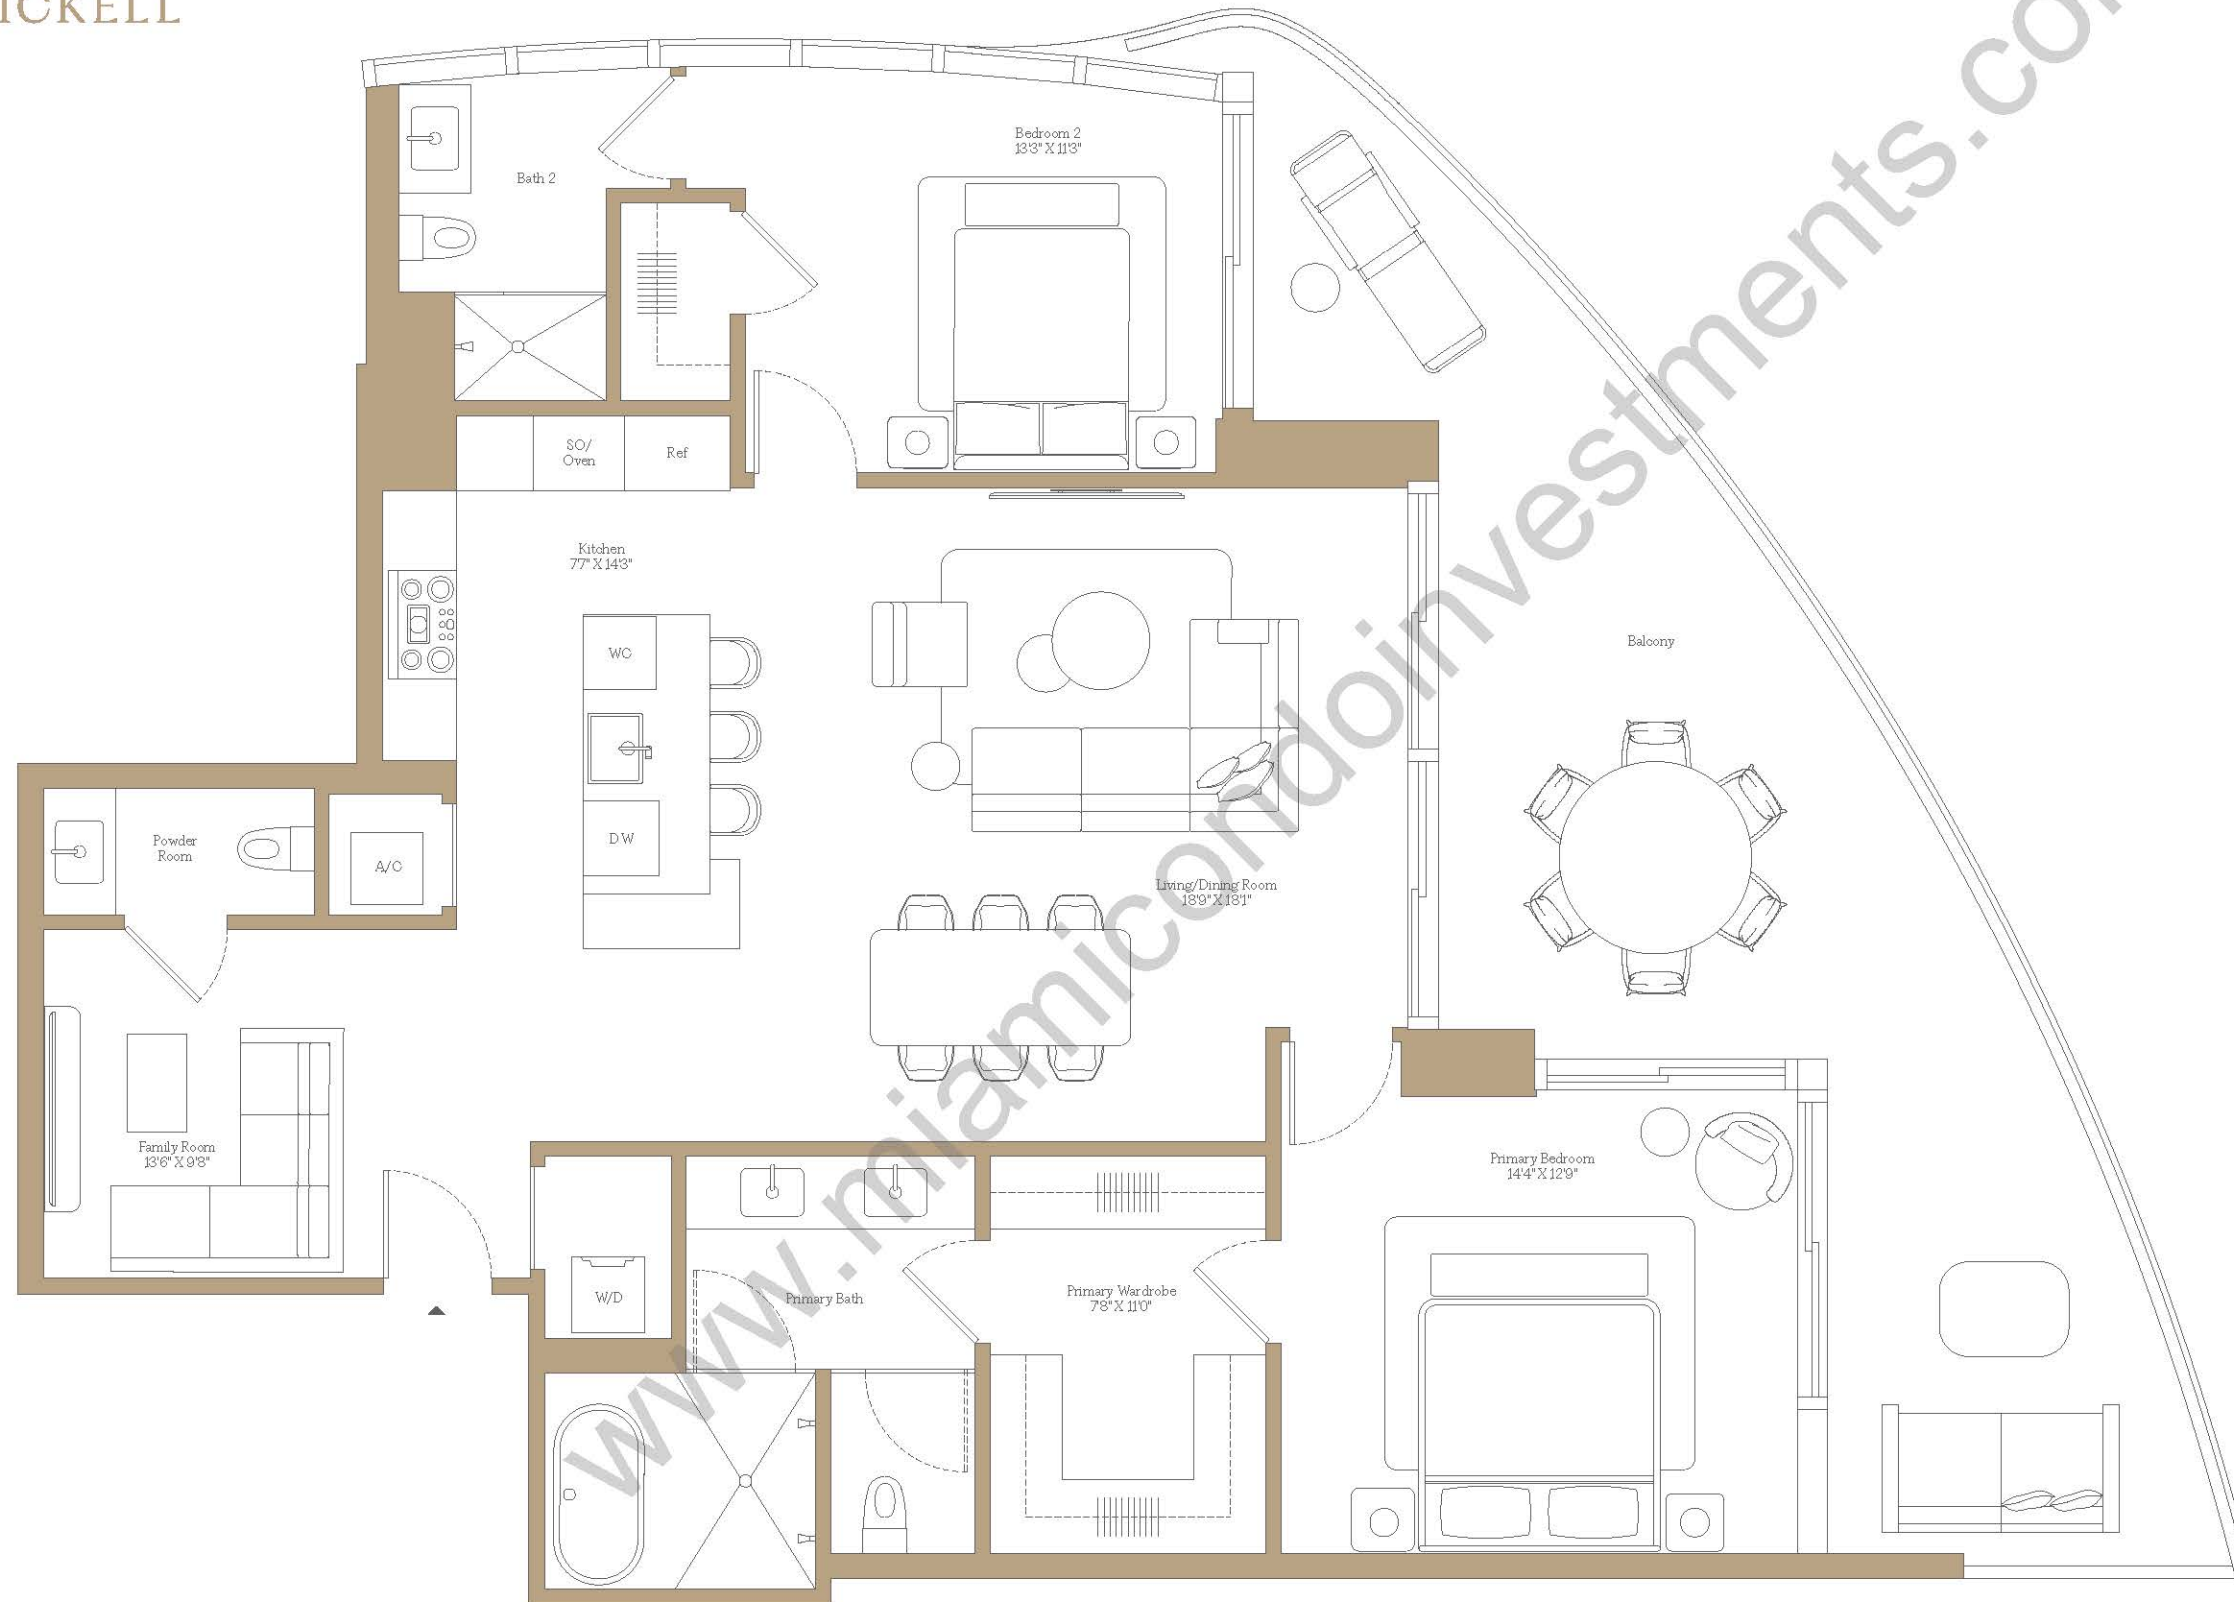

619

BRICKELL

COLLECTION
Three

RESIDENCE FLOORS
CD 30-43

2 Bedrooms
2 Bathrooms
Powder Room
Den

Interior: 1,502 SF 140 SM
Exterior: 440 SF 41 SM
Total: 1,942 SF 181 SM

[Back to Contents](#)

z/c