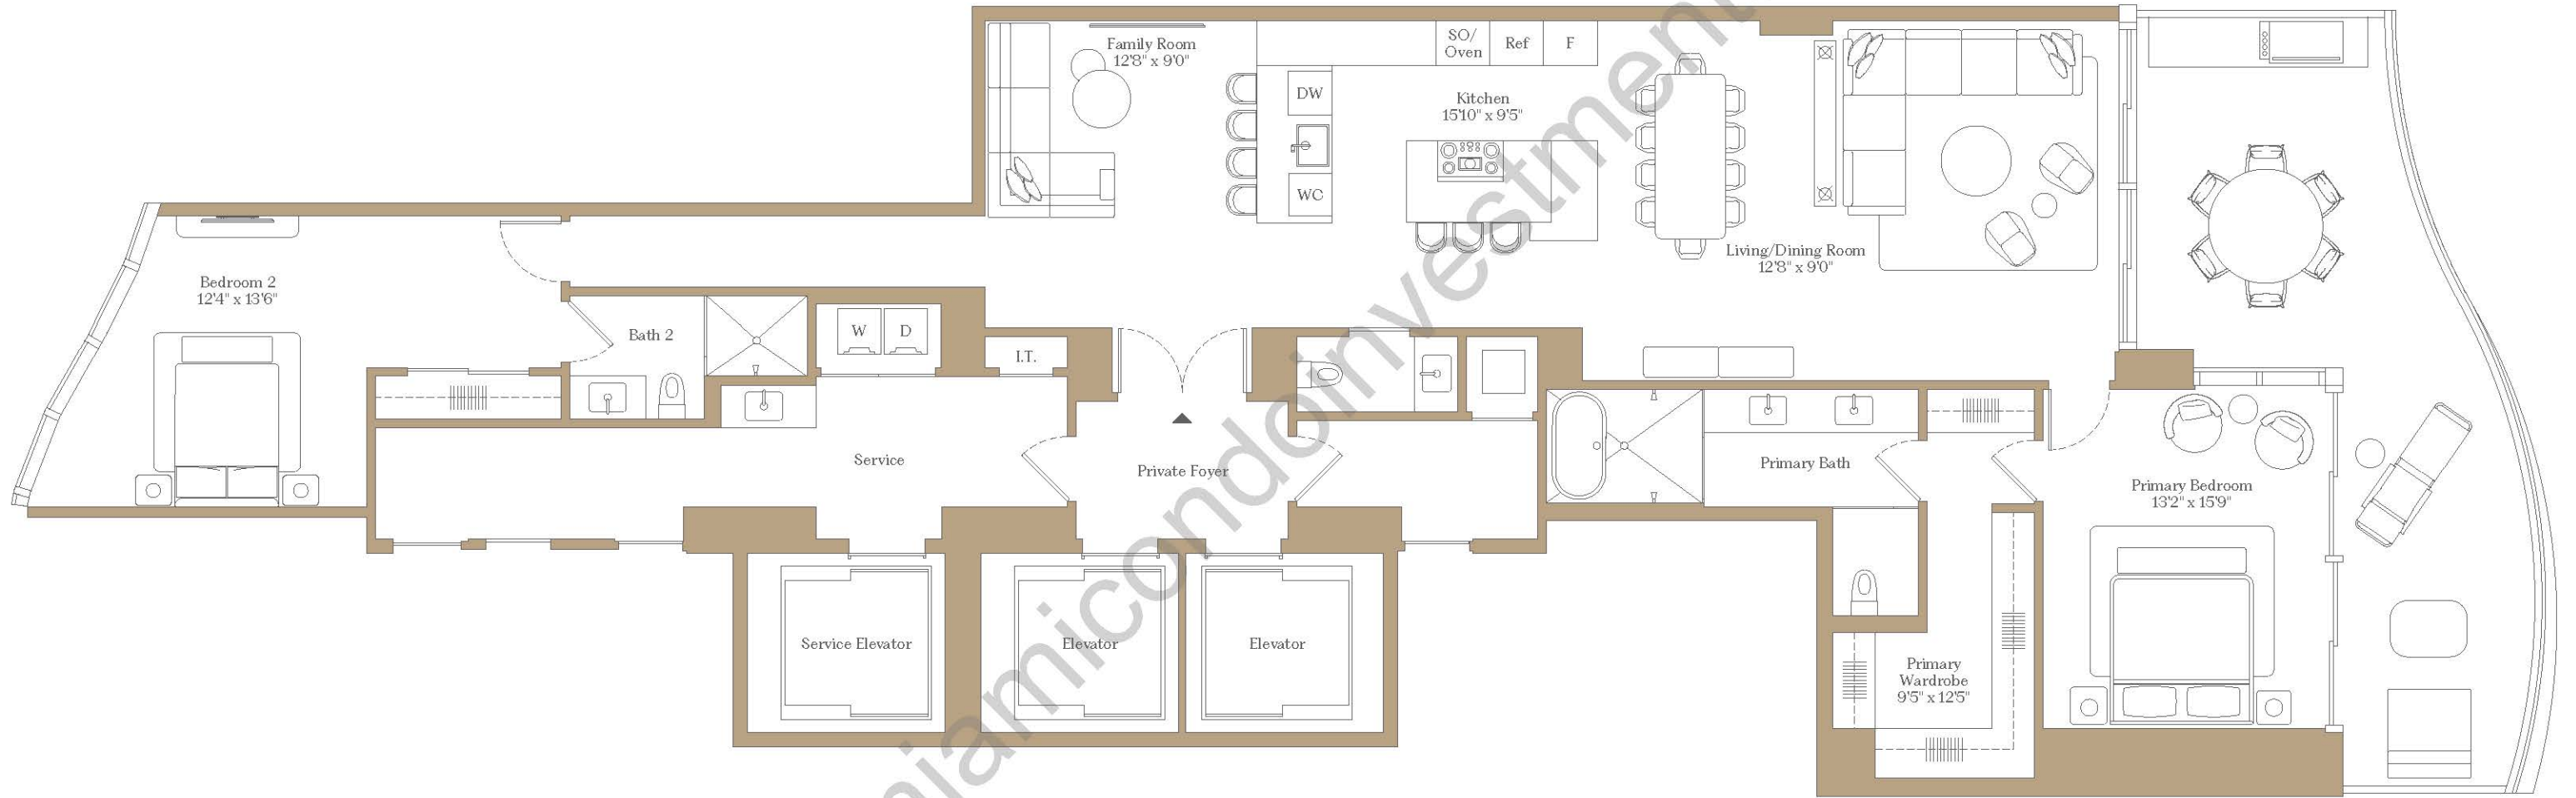

619

BRICKELL

COLLECTION
Three

RESIDENCE FLOORS
CB 30-43

2 Bedrooms
2 Bathrooms
Powder Room
Den

Interior: 2,426 SF 225 SM
Exterior: 400 SF 37 SM
Total: 2,826 SF 262 SM

www.miamicondoinvestments.com

[Back to Contents](#)