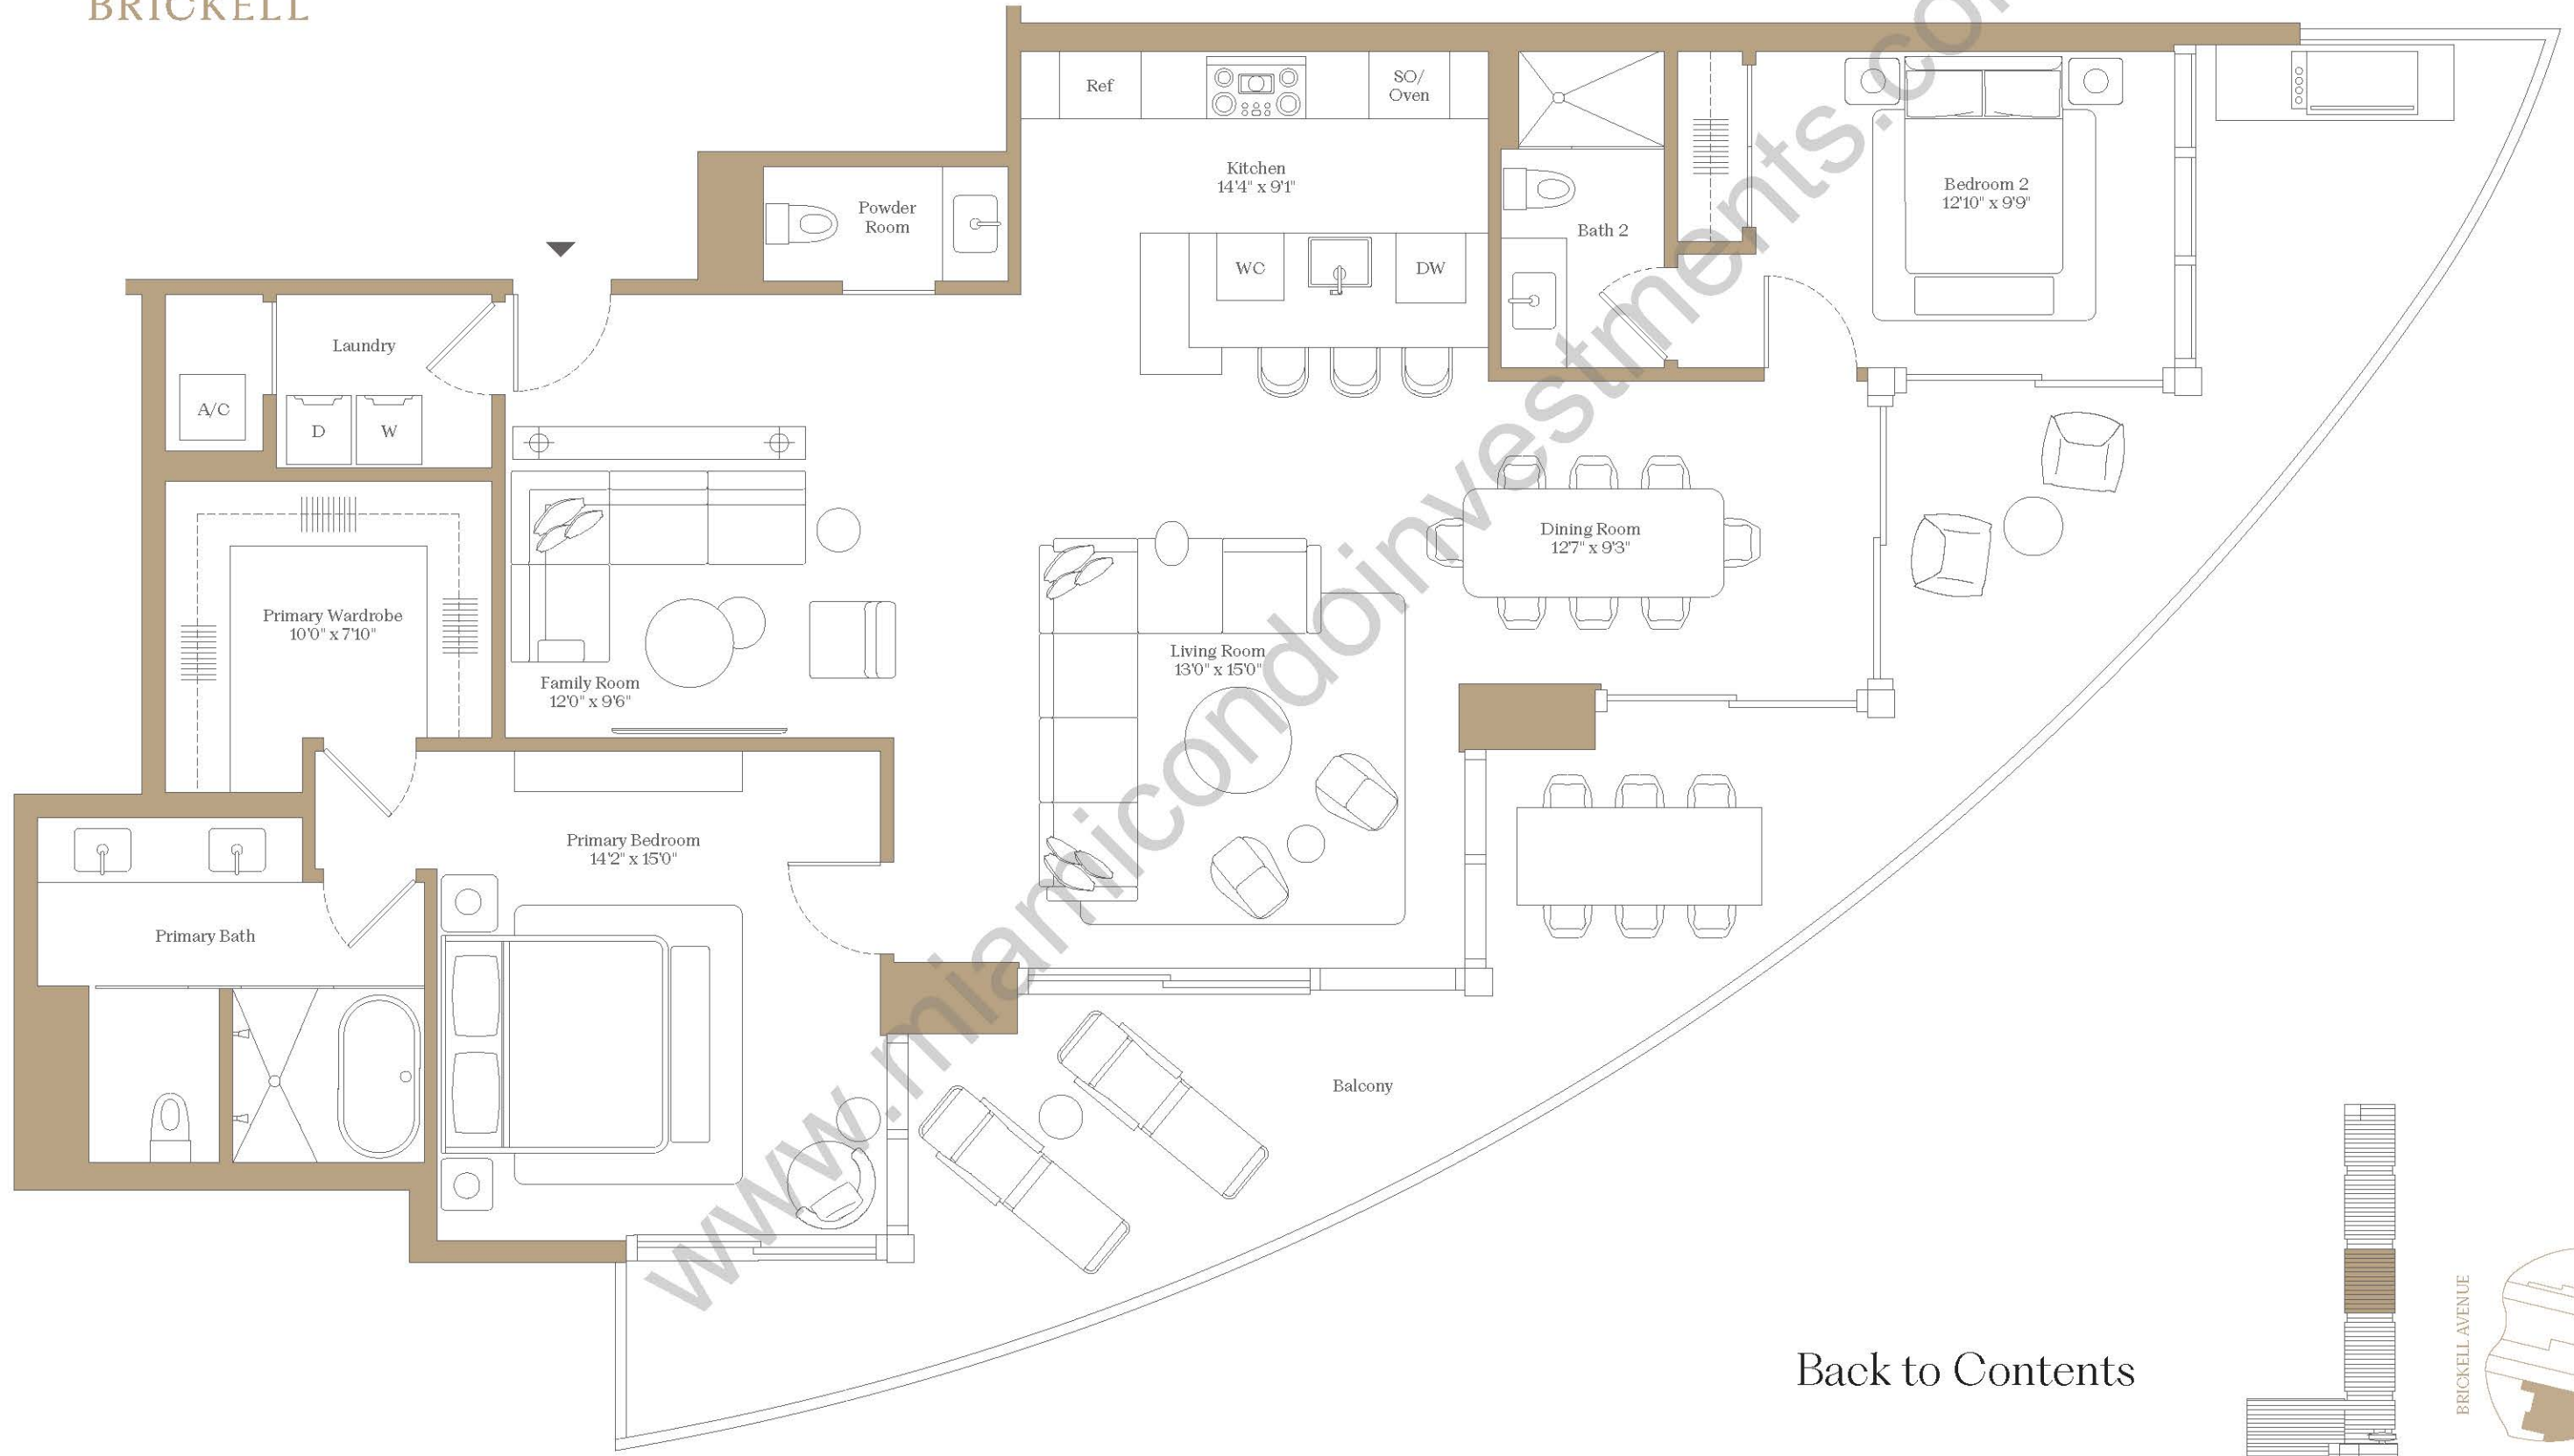

619

BRICKELL

COLLECTION
Three

RESIDENCE FLOORS
CA 30-43

2 Bedrooms
2 Bathrooms
Powder Room
Den

Interior: 1,689 SF 157 SM
Exterior: 521 SF 48 SM
Total: 2,210 SF 205 SM

[Back to Contents](#)

BRICKELL AVENUE