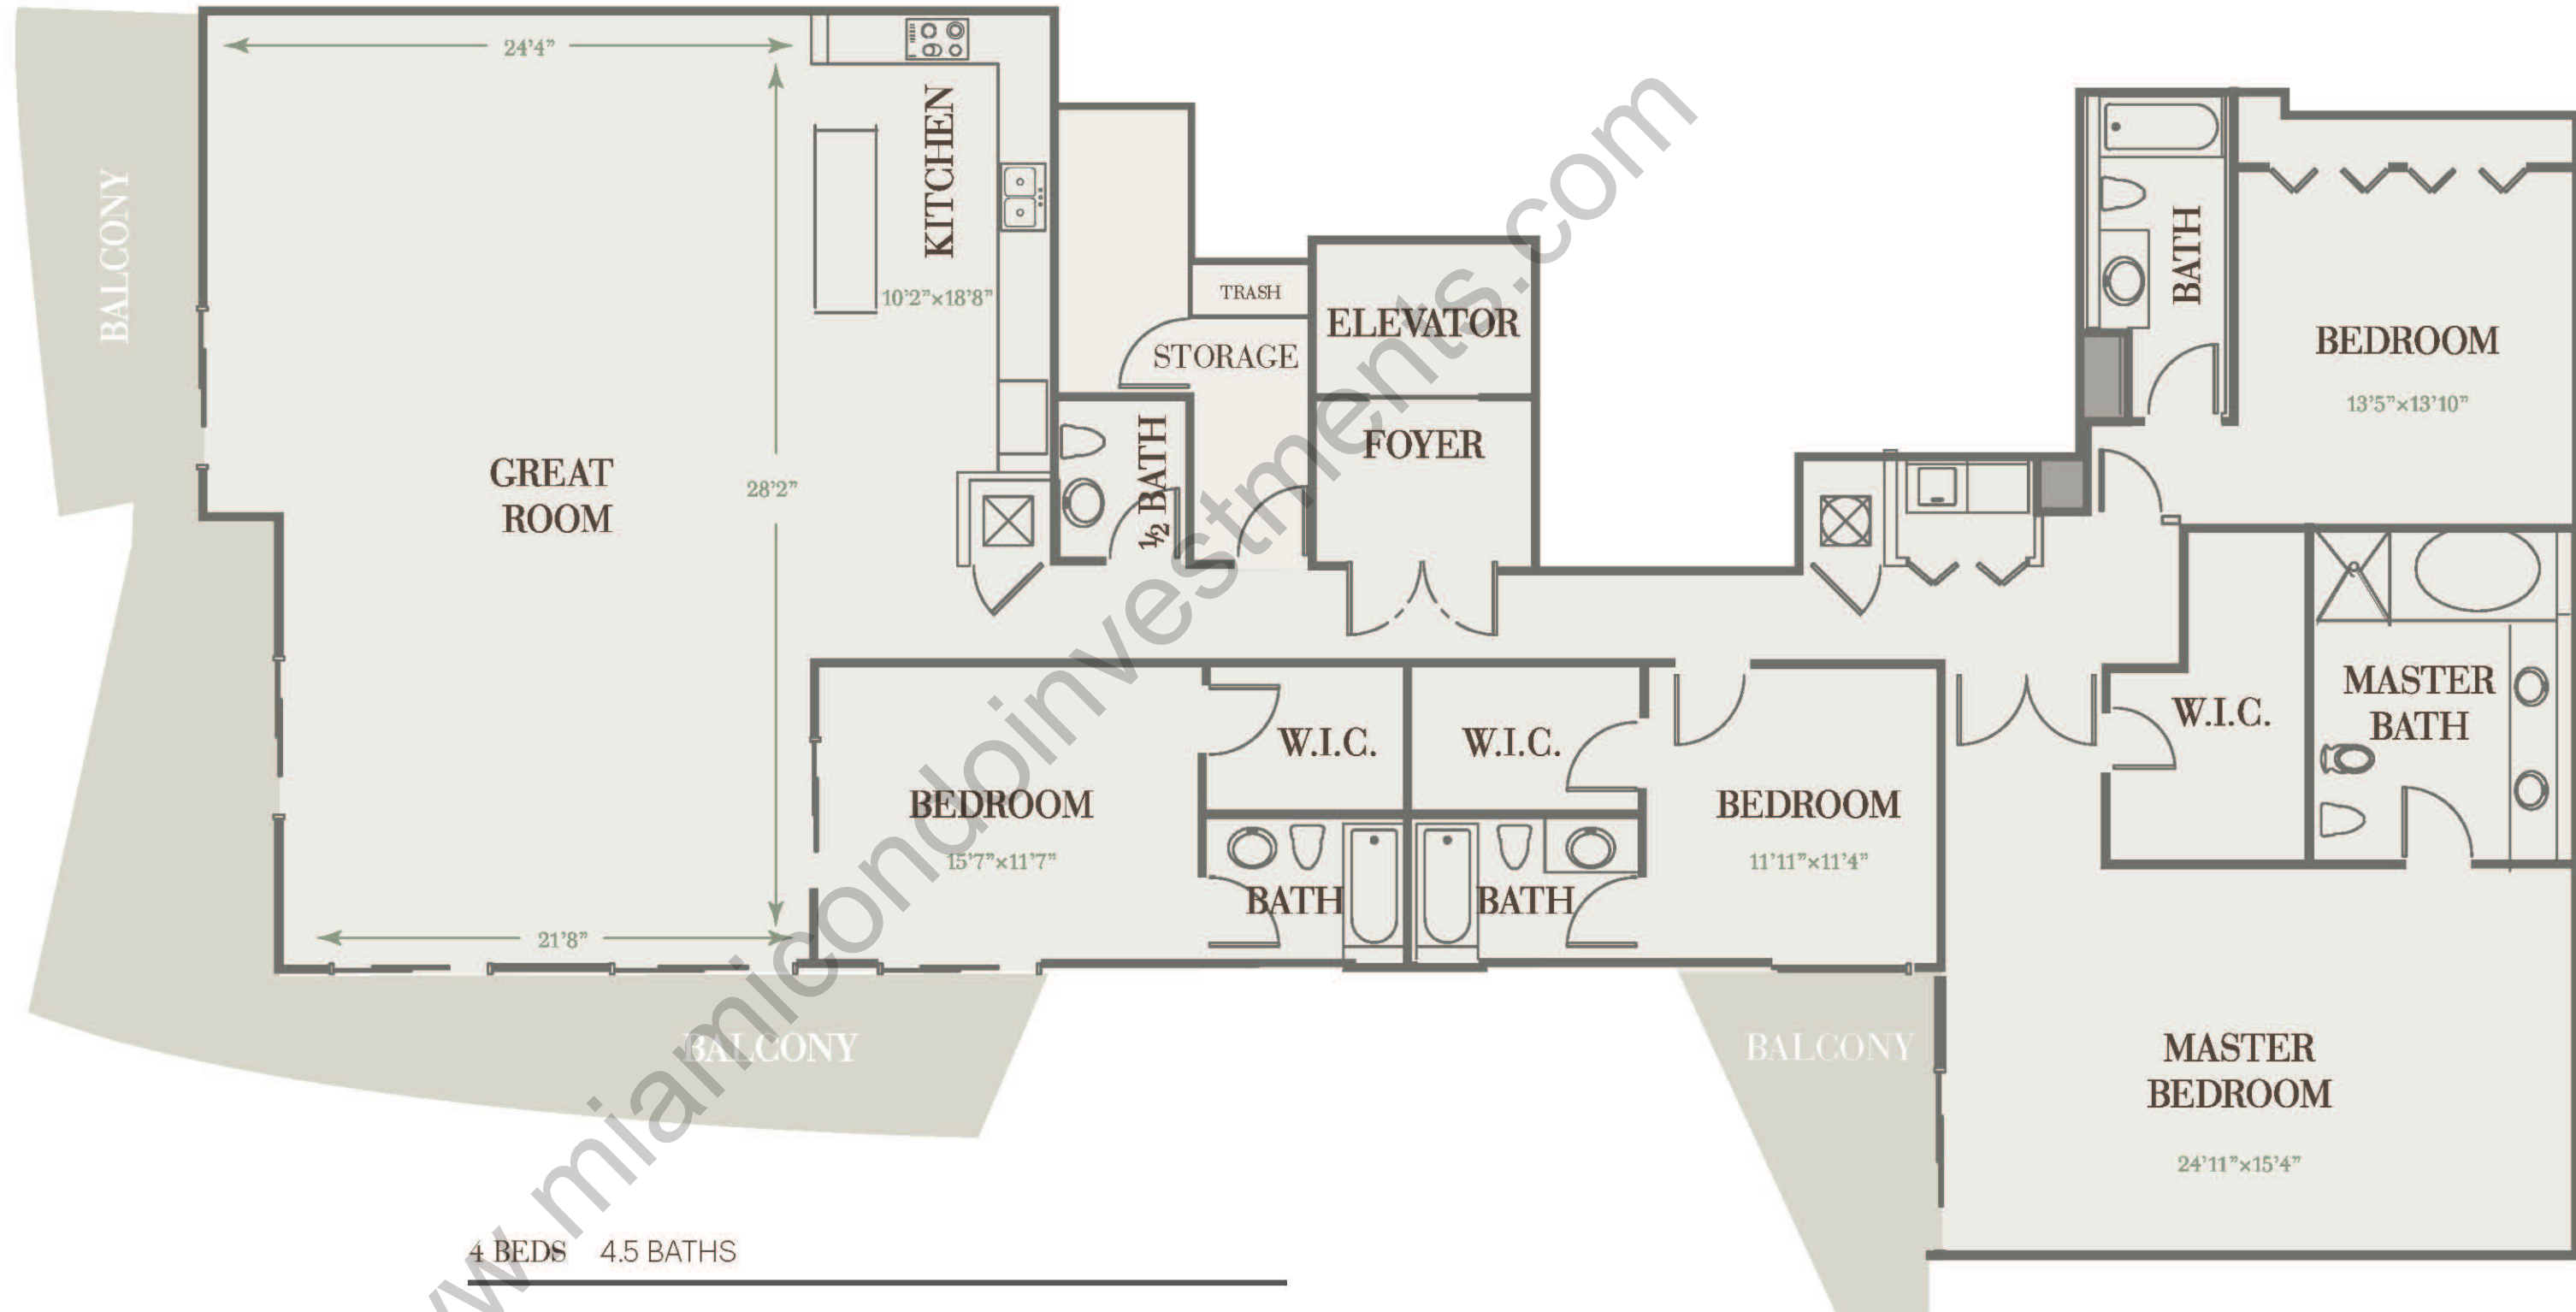

UNIT 701 TYPE E

Indian Creek Lake

West Bay Harbor Drive

4 BEDS 4.5 BATHS

INTERIOR <i>footage</i>	3,425	SQ FT	318	SQ M
TERRACE <i>footage</i>	1,000	SQ FT	93	SQ M
ROOF TERRACE <i>footage</i>	1,798	SQ FT	167	SQ M
TOTAL <i>footage</i>	6,223	SQ FT	578	SQ M