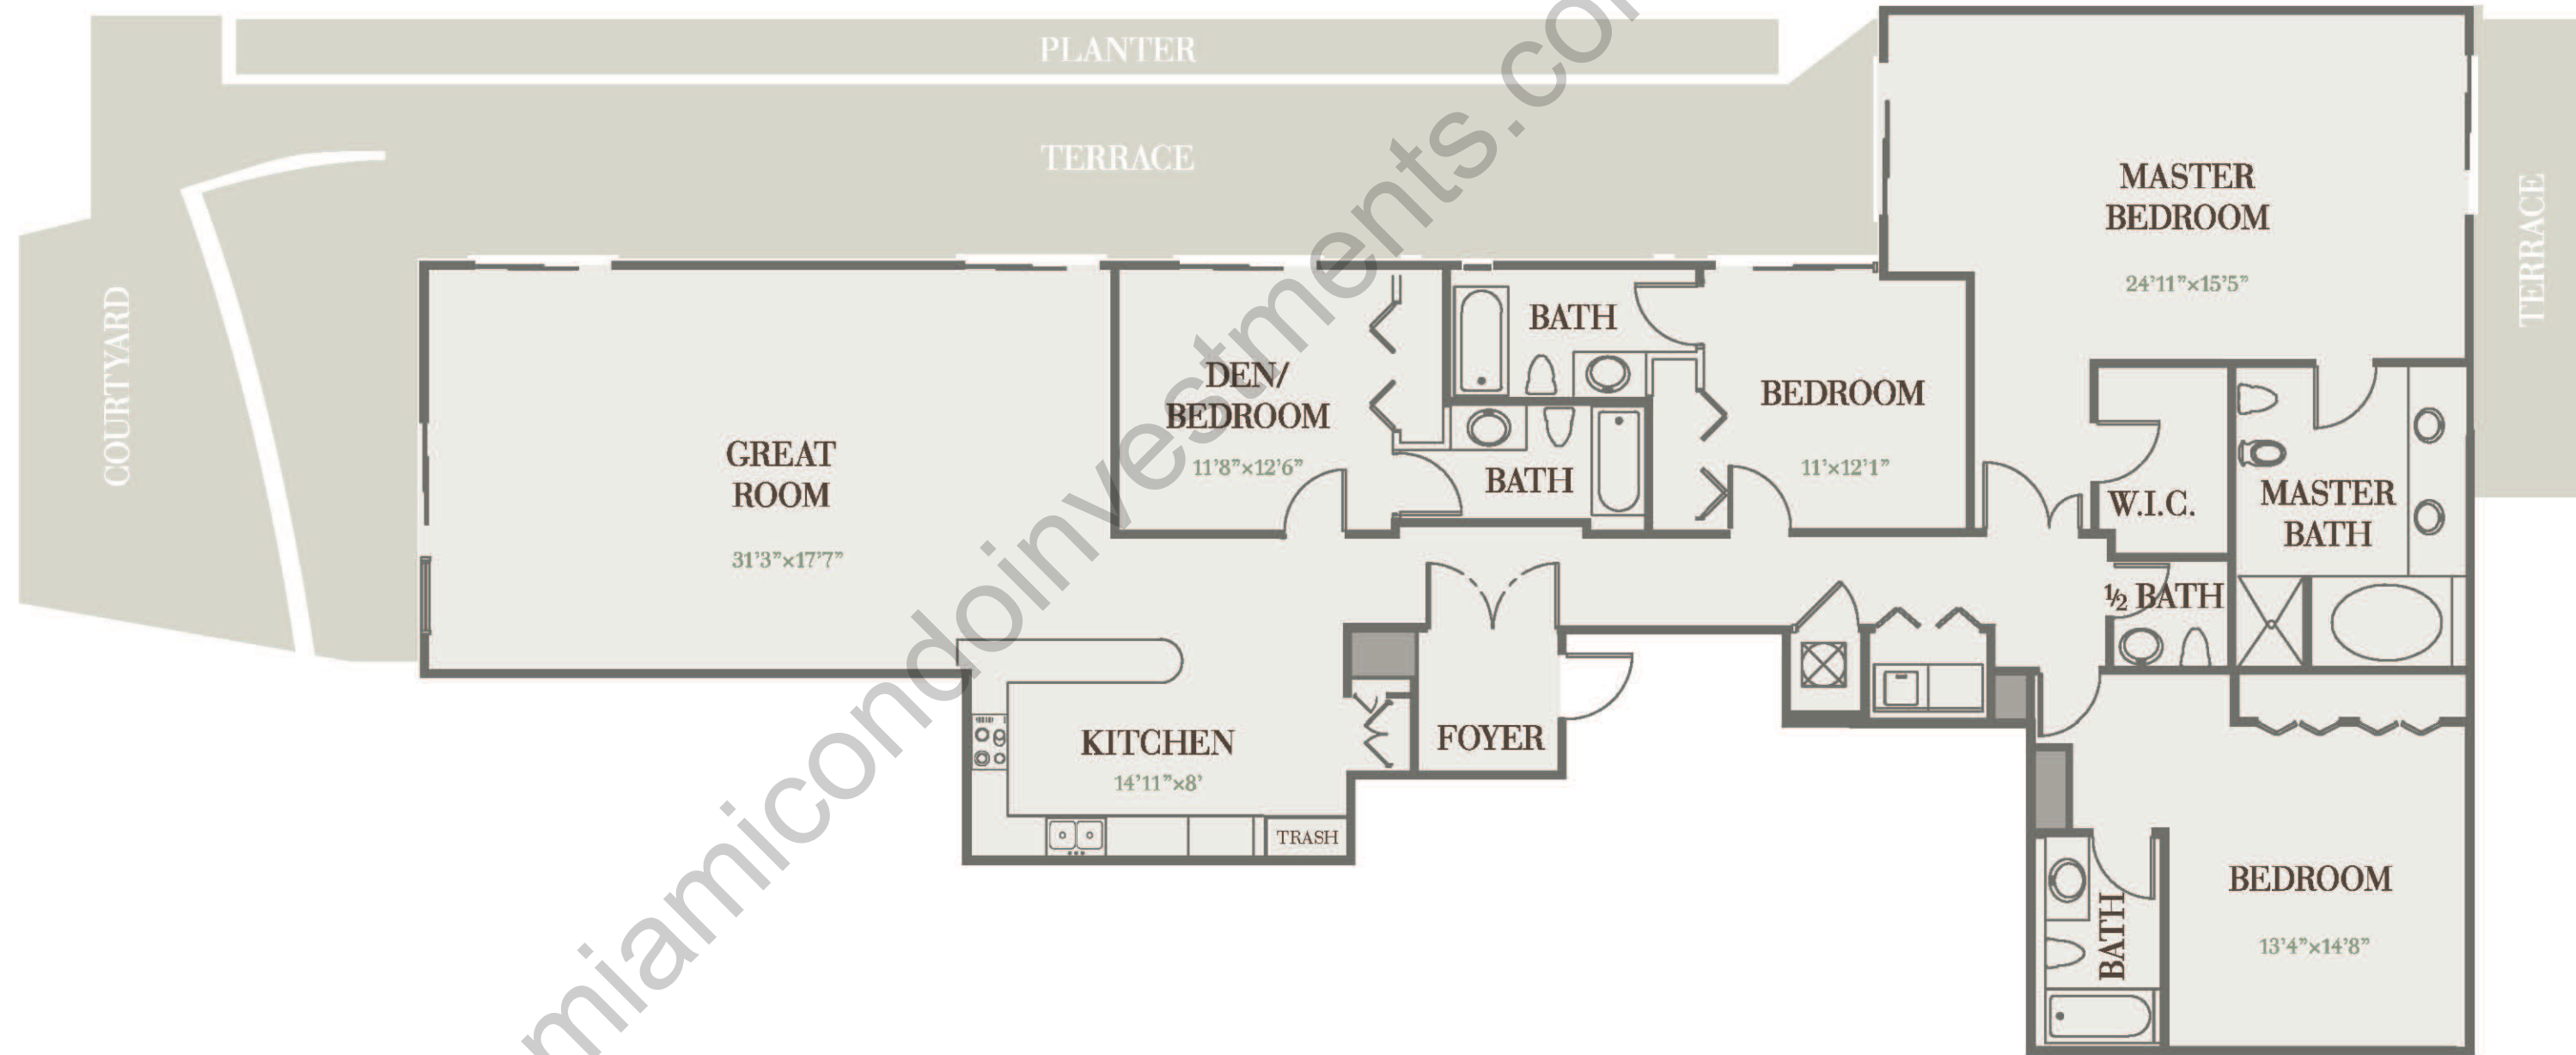

UNIT 103 TYPE A

Indian Creek Lake

West Bay Harbor Drive

4 BEDS 4.5 BATHS

INTERIOR <i>footage</i>	2,728	SQ FT	253	SQ M
TERRACE <i>footage</i>	1,599	SQ FT	149	SQ M
TOTAL <i>footage</i>	4,327	SQ FT	402	SQ M