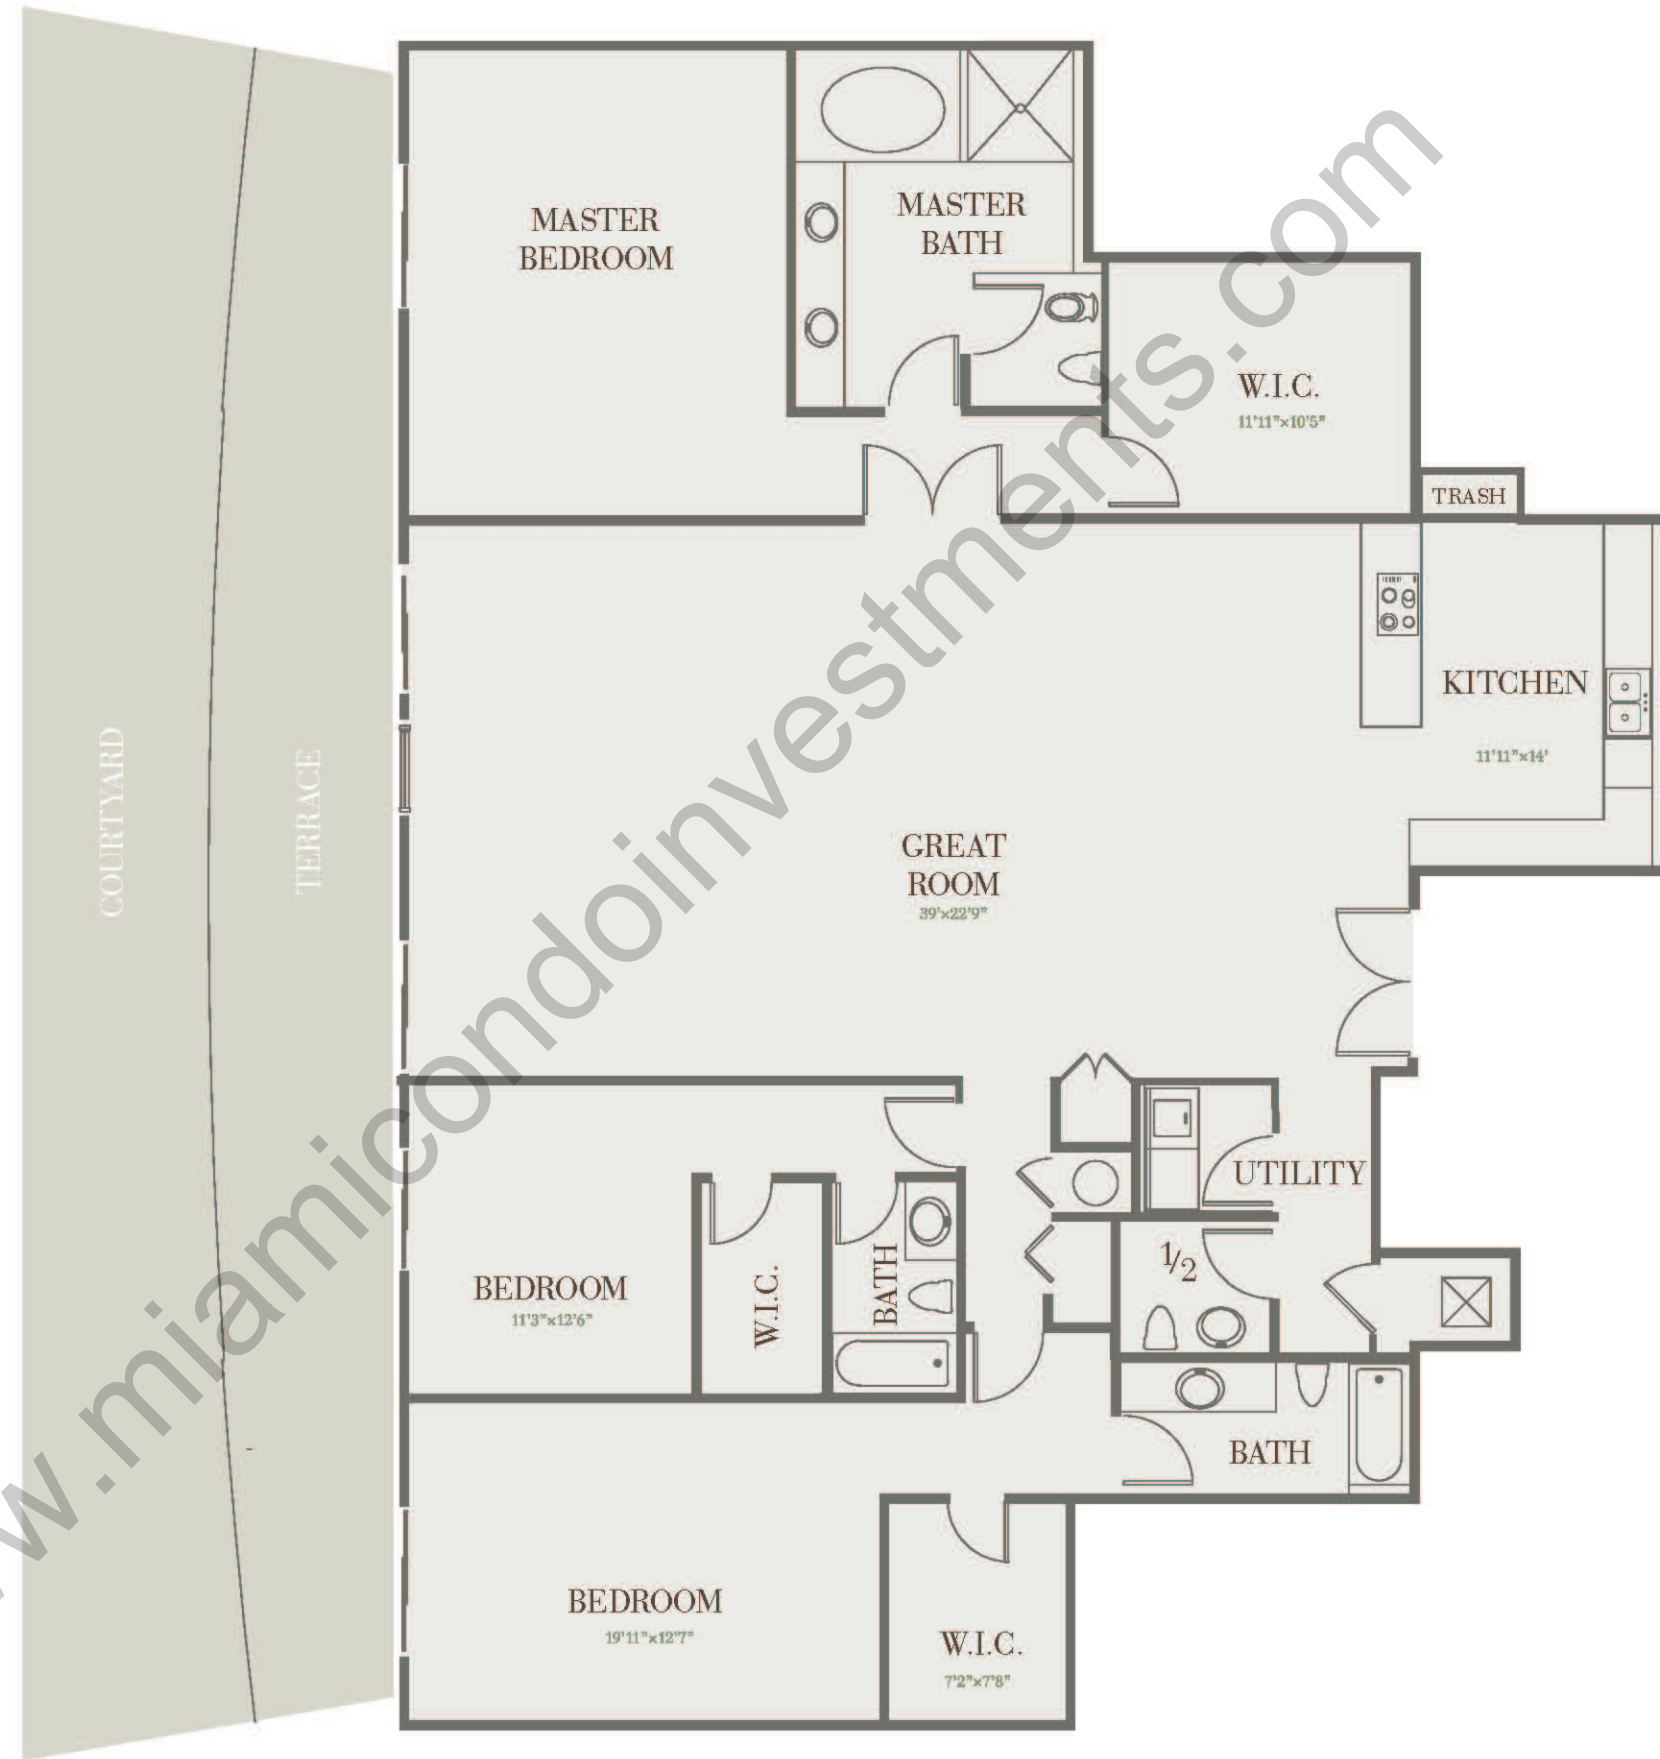

UNIT 102 TYPE B

Indian Creek Lake

COURTYARD

TERRACE

West Bay Harbor Drive

3 BEDS 3.5 BATHS

INTERIOR <i>footage</i>	2,840	SQ FT	264	SQ M
TERRACE <i>footage</i>	1,134	SQ FT	105	SQ M
TOTAL <i>footage</i>	3,974	SQ FT	369	SQ M