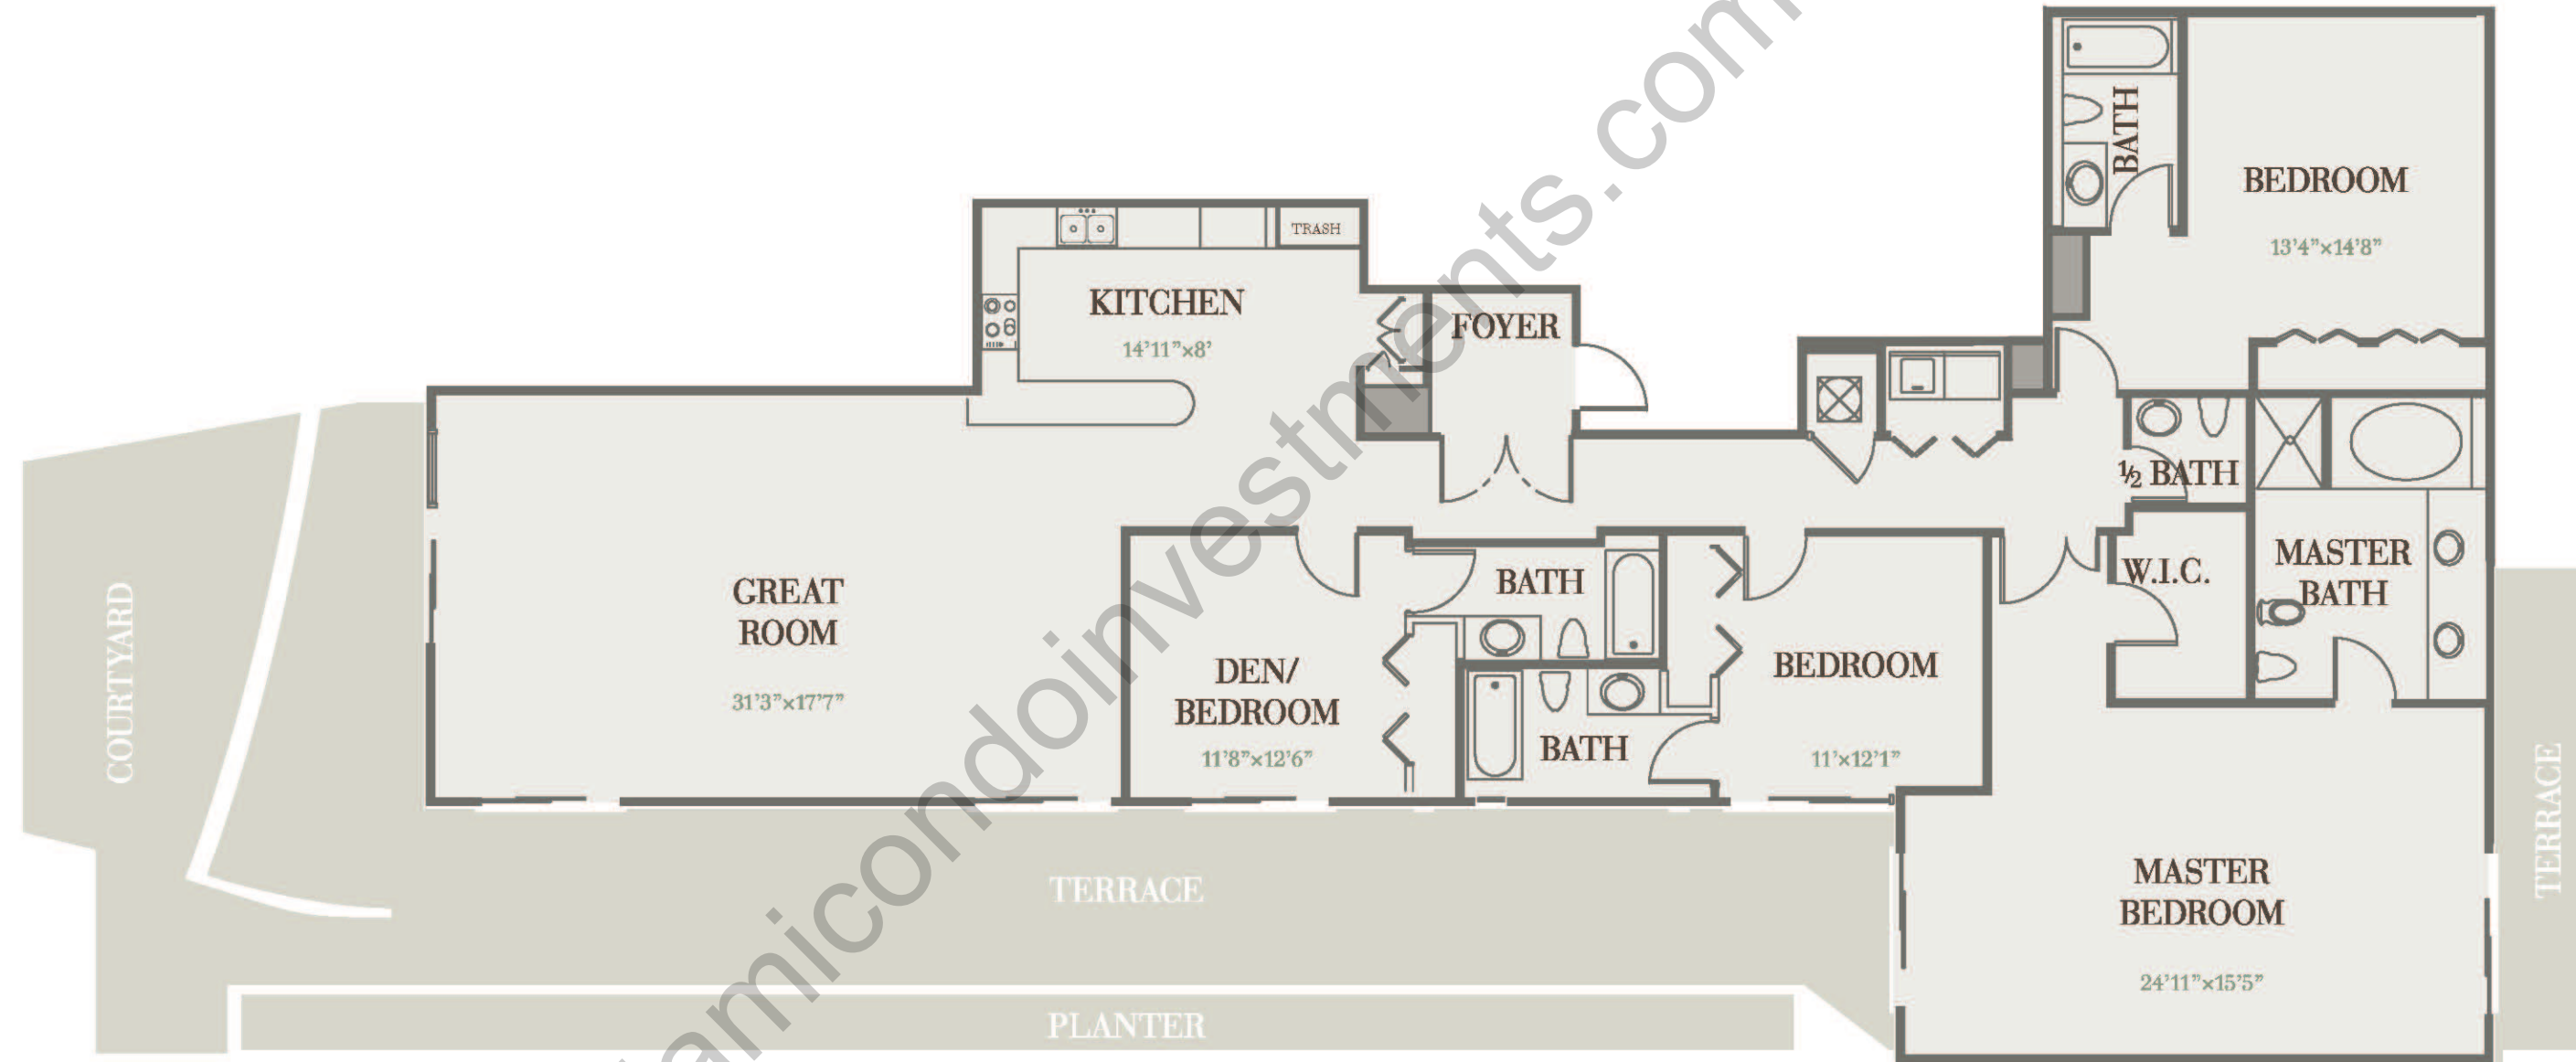

UNIT 101 TYPE A

Indian Creek Lake

West Bay Harbor Drive

4 BEDS 4.5 BATHS

INTERIOR <i>footage</i>	2,728	SQ FT	253	SQ M
TERRACE <i>footage</i>	1,599	SQ FT	149	SQ M
TOTAL <i>footage</i>	4,327	SQ FT	402	SQ M