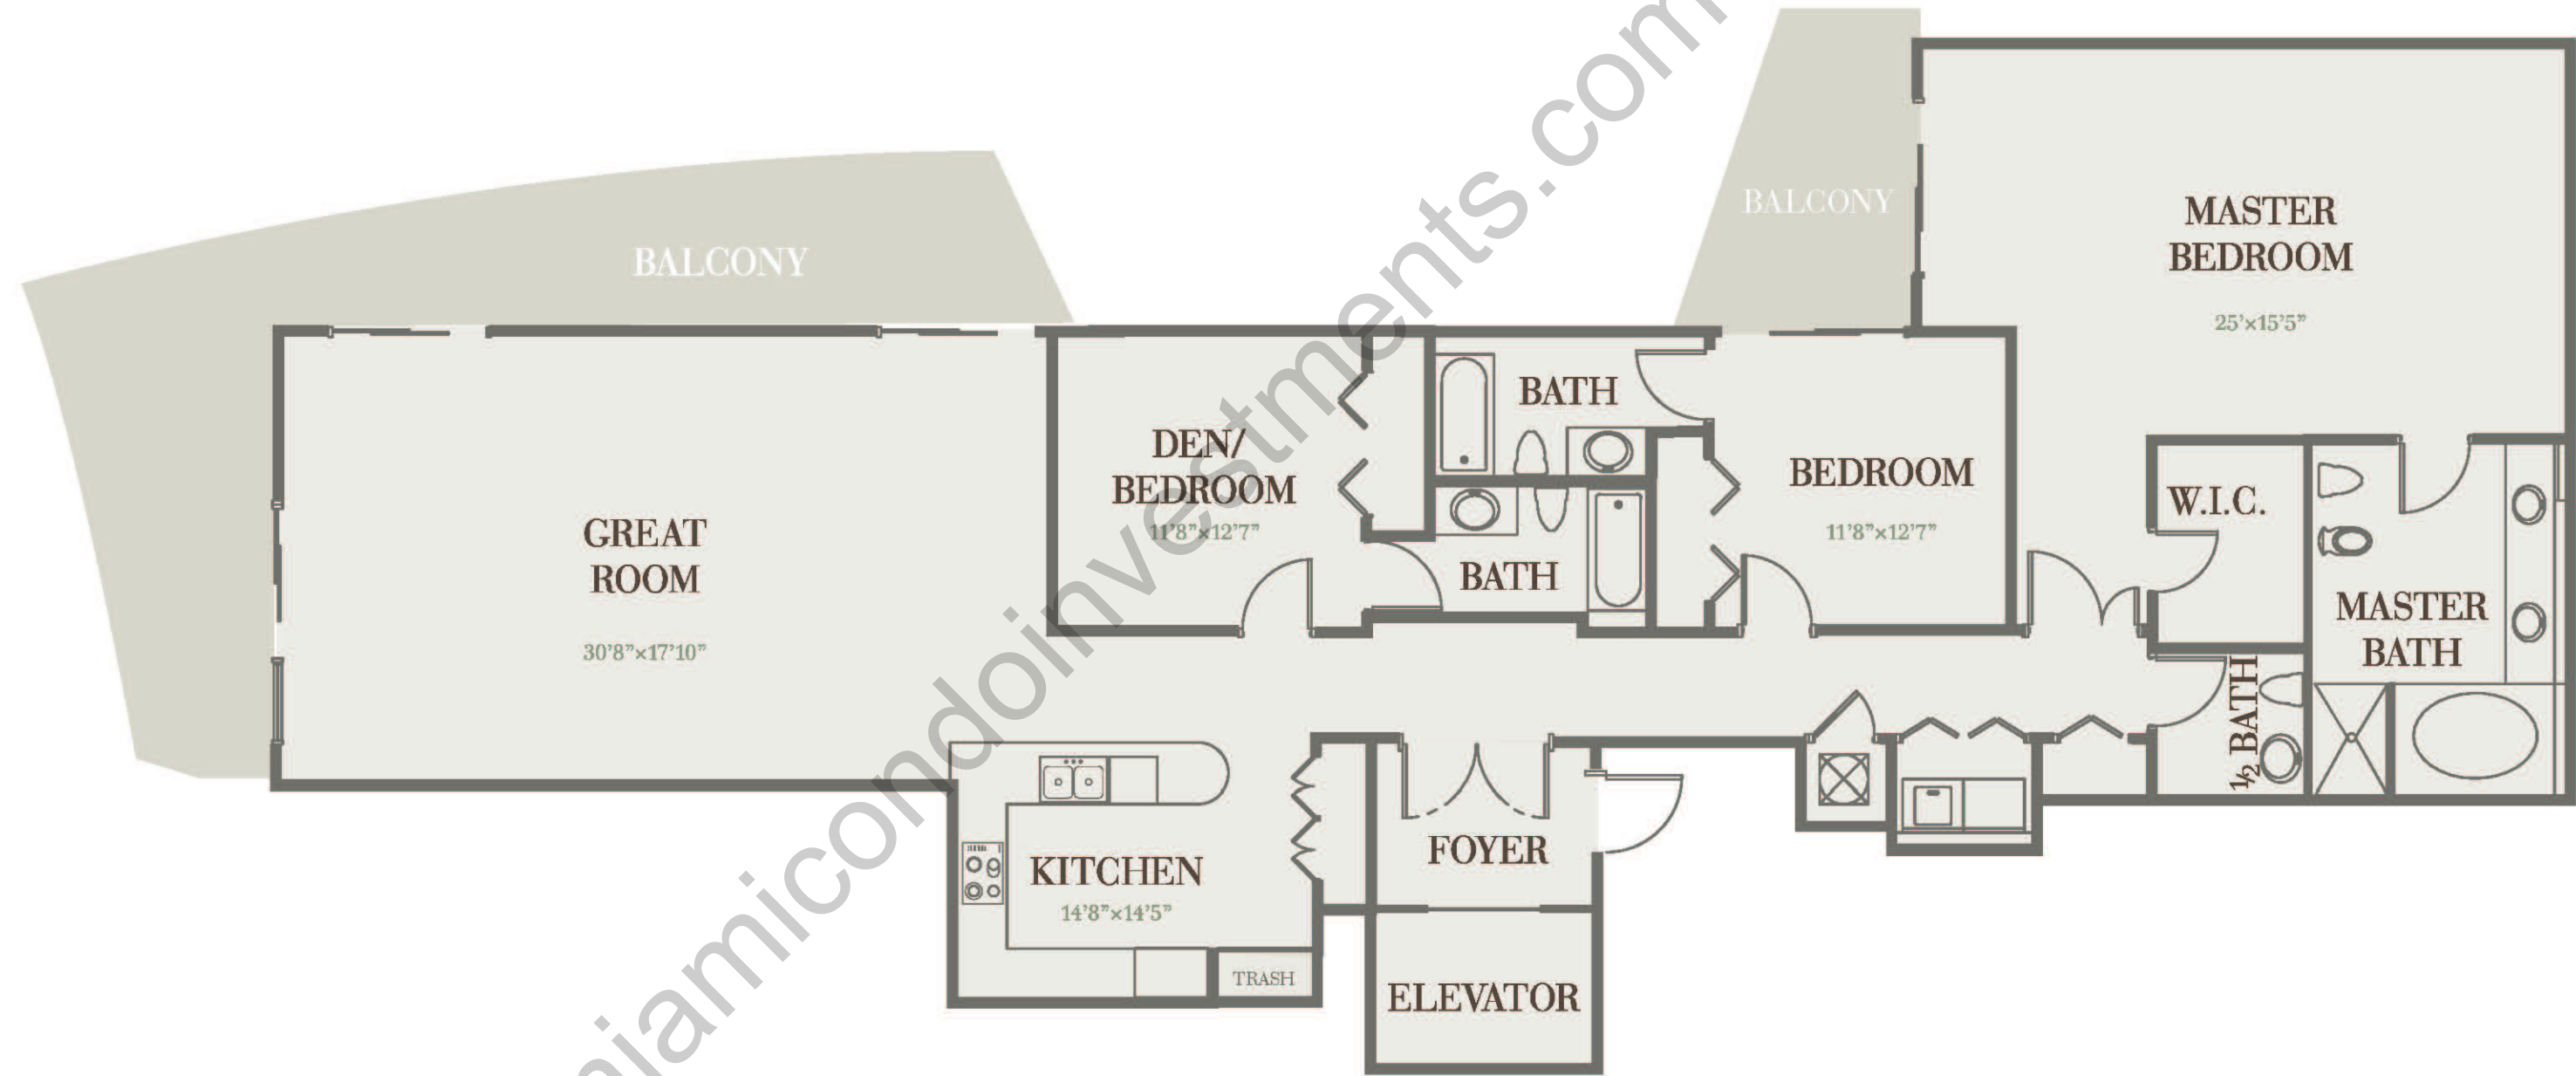

UNIT 2-6(04) TYPE C

Indian Creek Lake

West Bay Harbor Drive

3 BEDS 3.5 BATHS

INTERIOR <i>footage</i>	2,347 SQ FT	218 SQ M
TERRACE <i>footage</i>	729 SQ FT	68 SQ M
TOTAL <i>footage</i>	3,076 SQ FT	286 SQ M