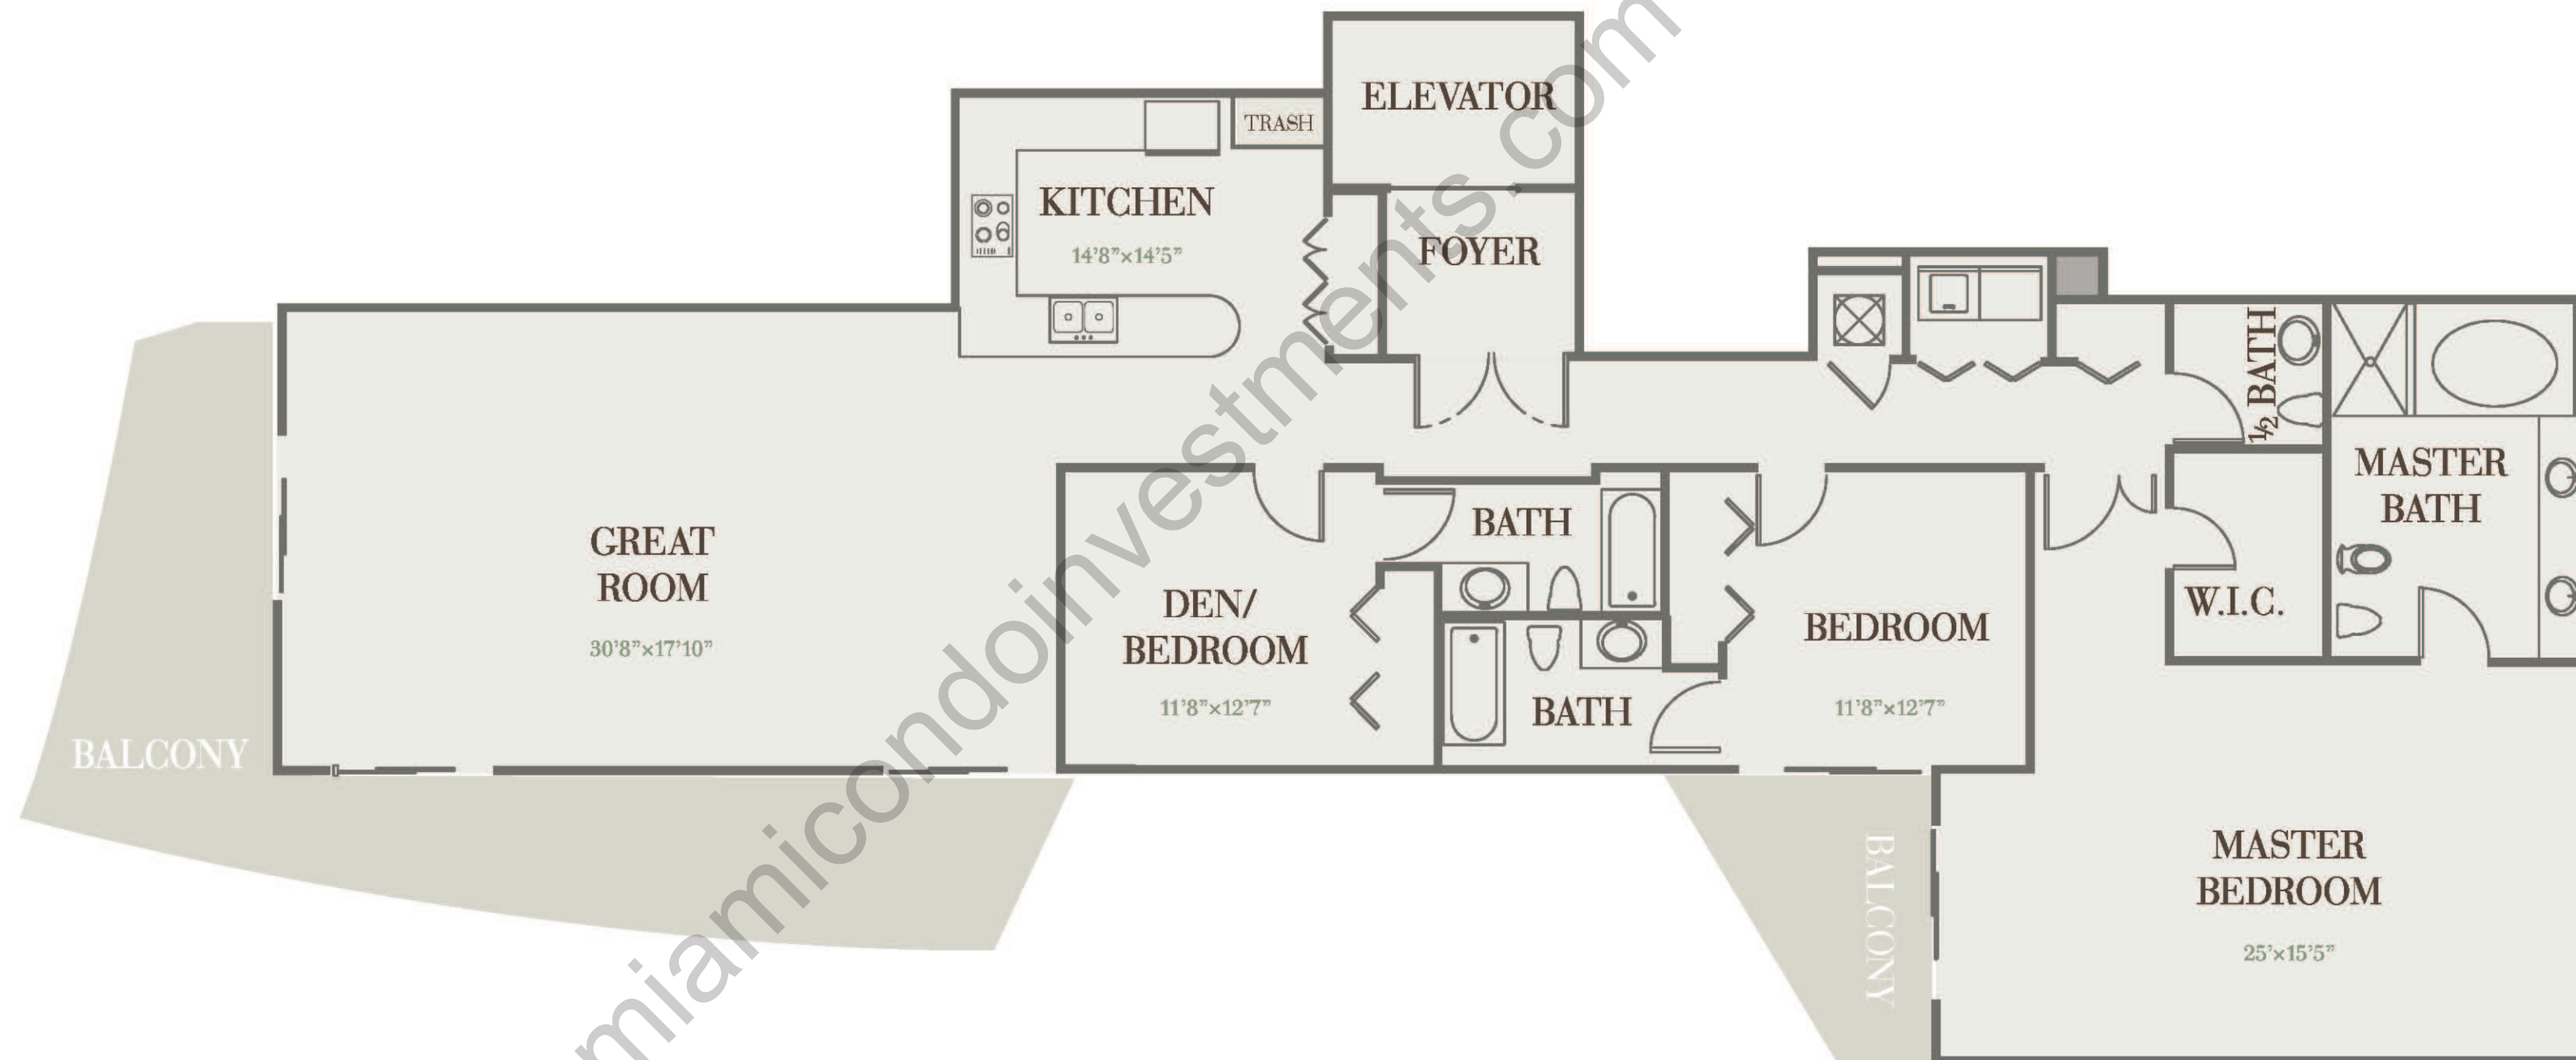

UNIT 2-6(01) TYPE C

Indian Creek Lake

West Bay Harbor Drive

3 BEDS 3.5 BATHS

INTERIOR <i>footage</i>	2,347 SQ FT	218 SQ M
TERRACE <i>footage</i>	729 SQ FT	68 SQ M
TOTAL <i>footage</i>	3,076 SQ FT	286 SQ M